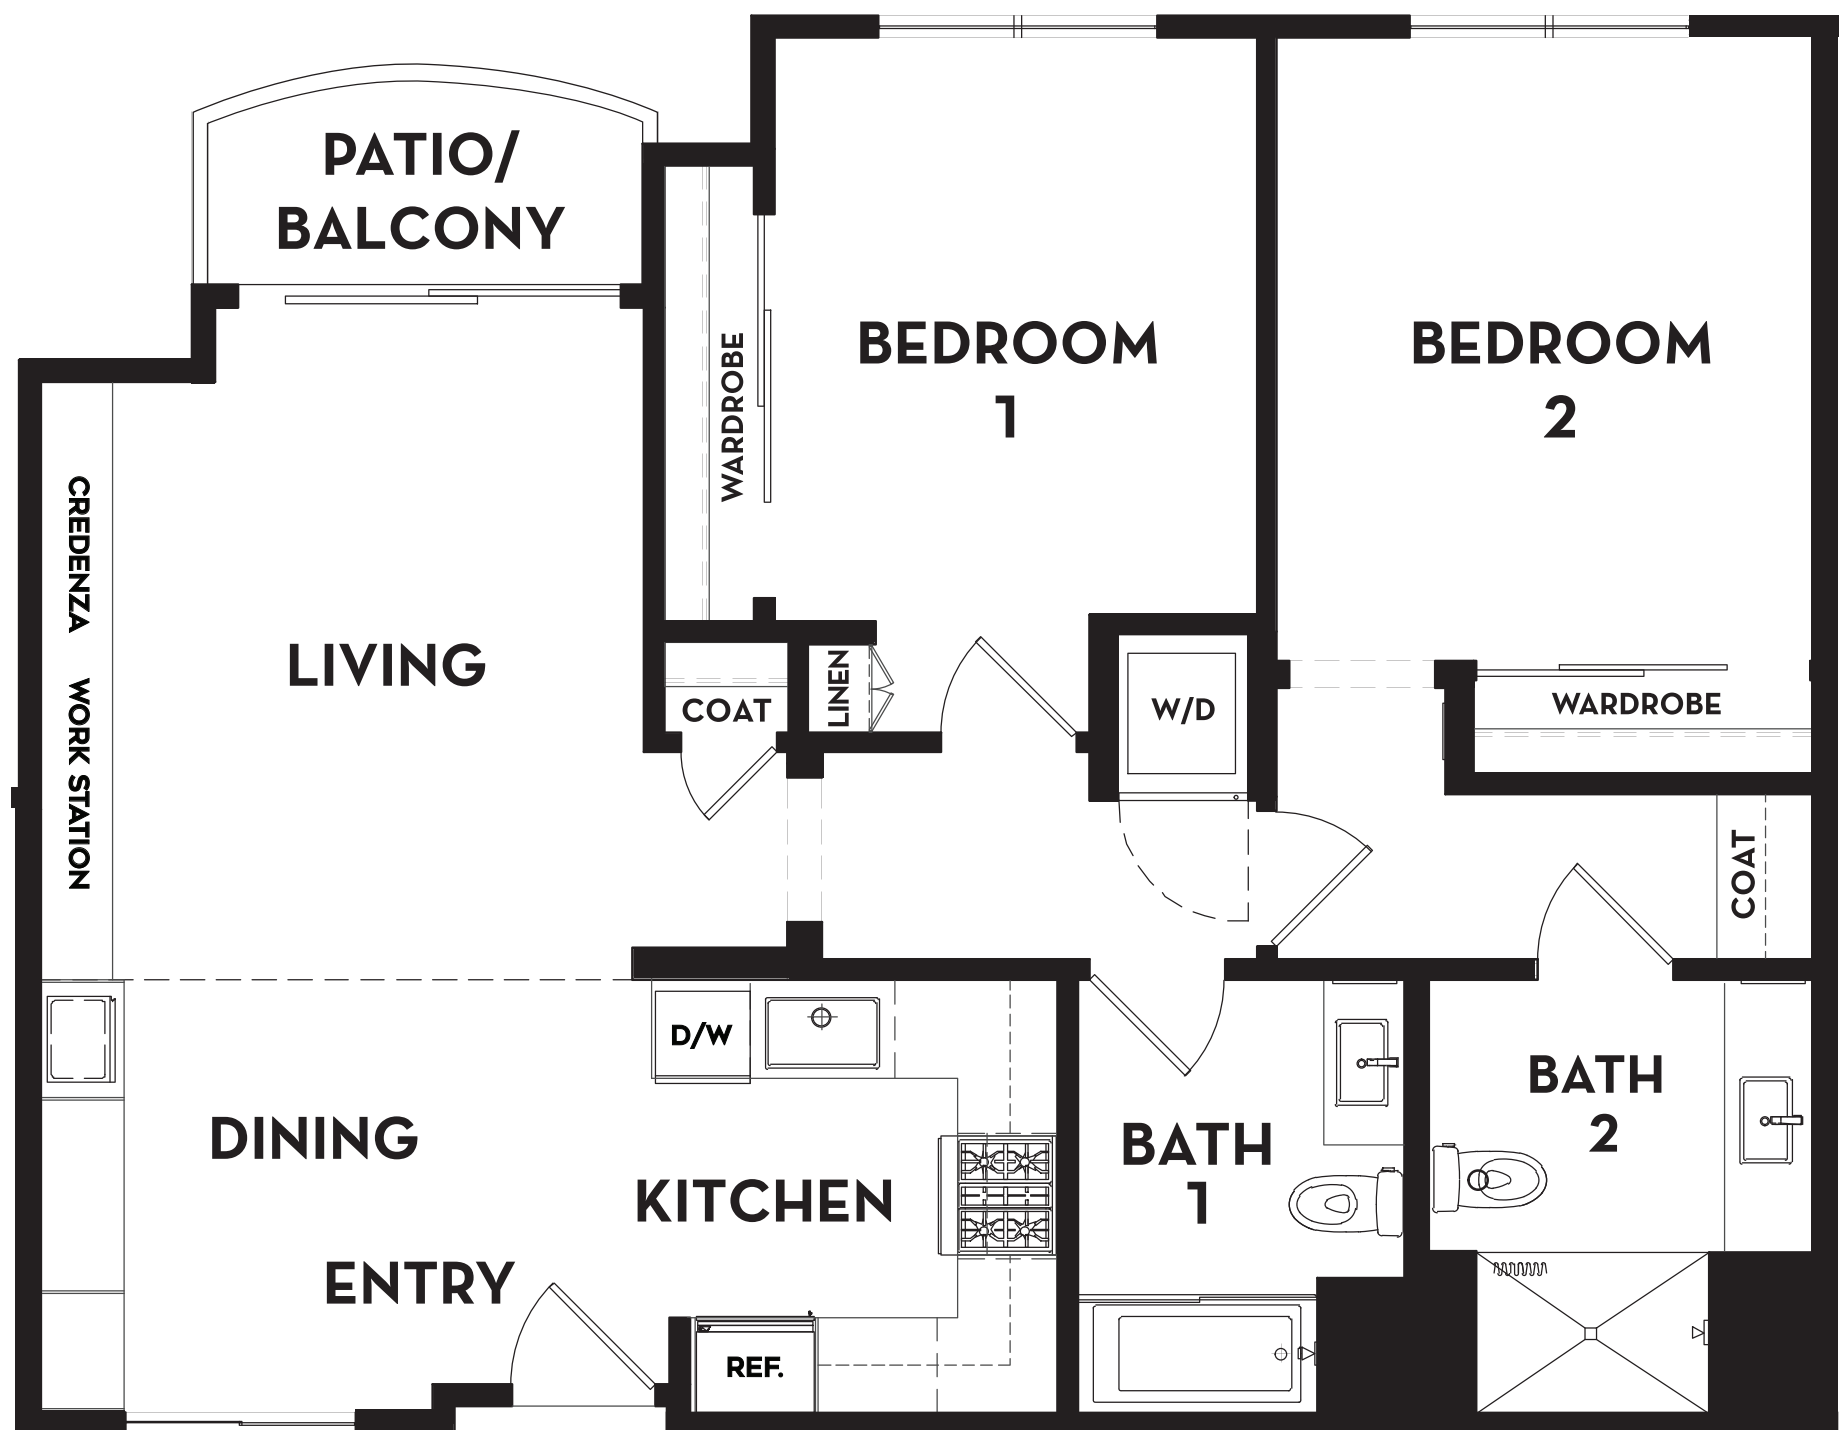

# ESPERIA Floor Plan

One Bedroom | One Bathroom  
765 Square Feet

**VILLA BEL AIR**  
LOS ANGELES LIVING

# FLORENCE Floor Plan

Two Bedrooms | Two Bathrooms  
1,222 Square Feet

**VILLA BEL AIR**  
LOS ANGELES LIVING

# GENOA Floor Plan

Two Bedrooms | Two Bathrooms  
1,150 Square Feet

**VILLA BEL AIR**  
LOS ANGELES LIVING

# IMPERIA Floor Plan

One Bedroom | One Bathroom

720 Square Feet

**VILLA BEL AIR**

LOS ANGELES LIVING