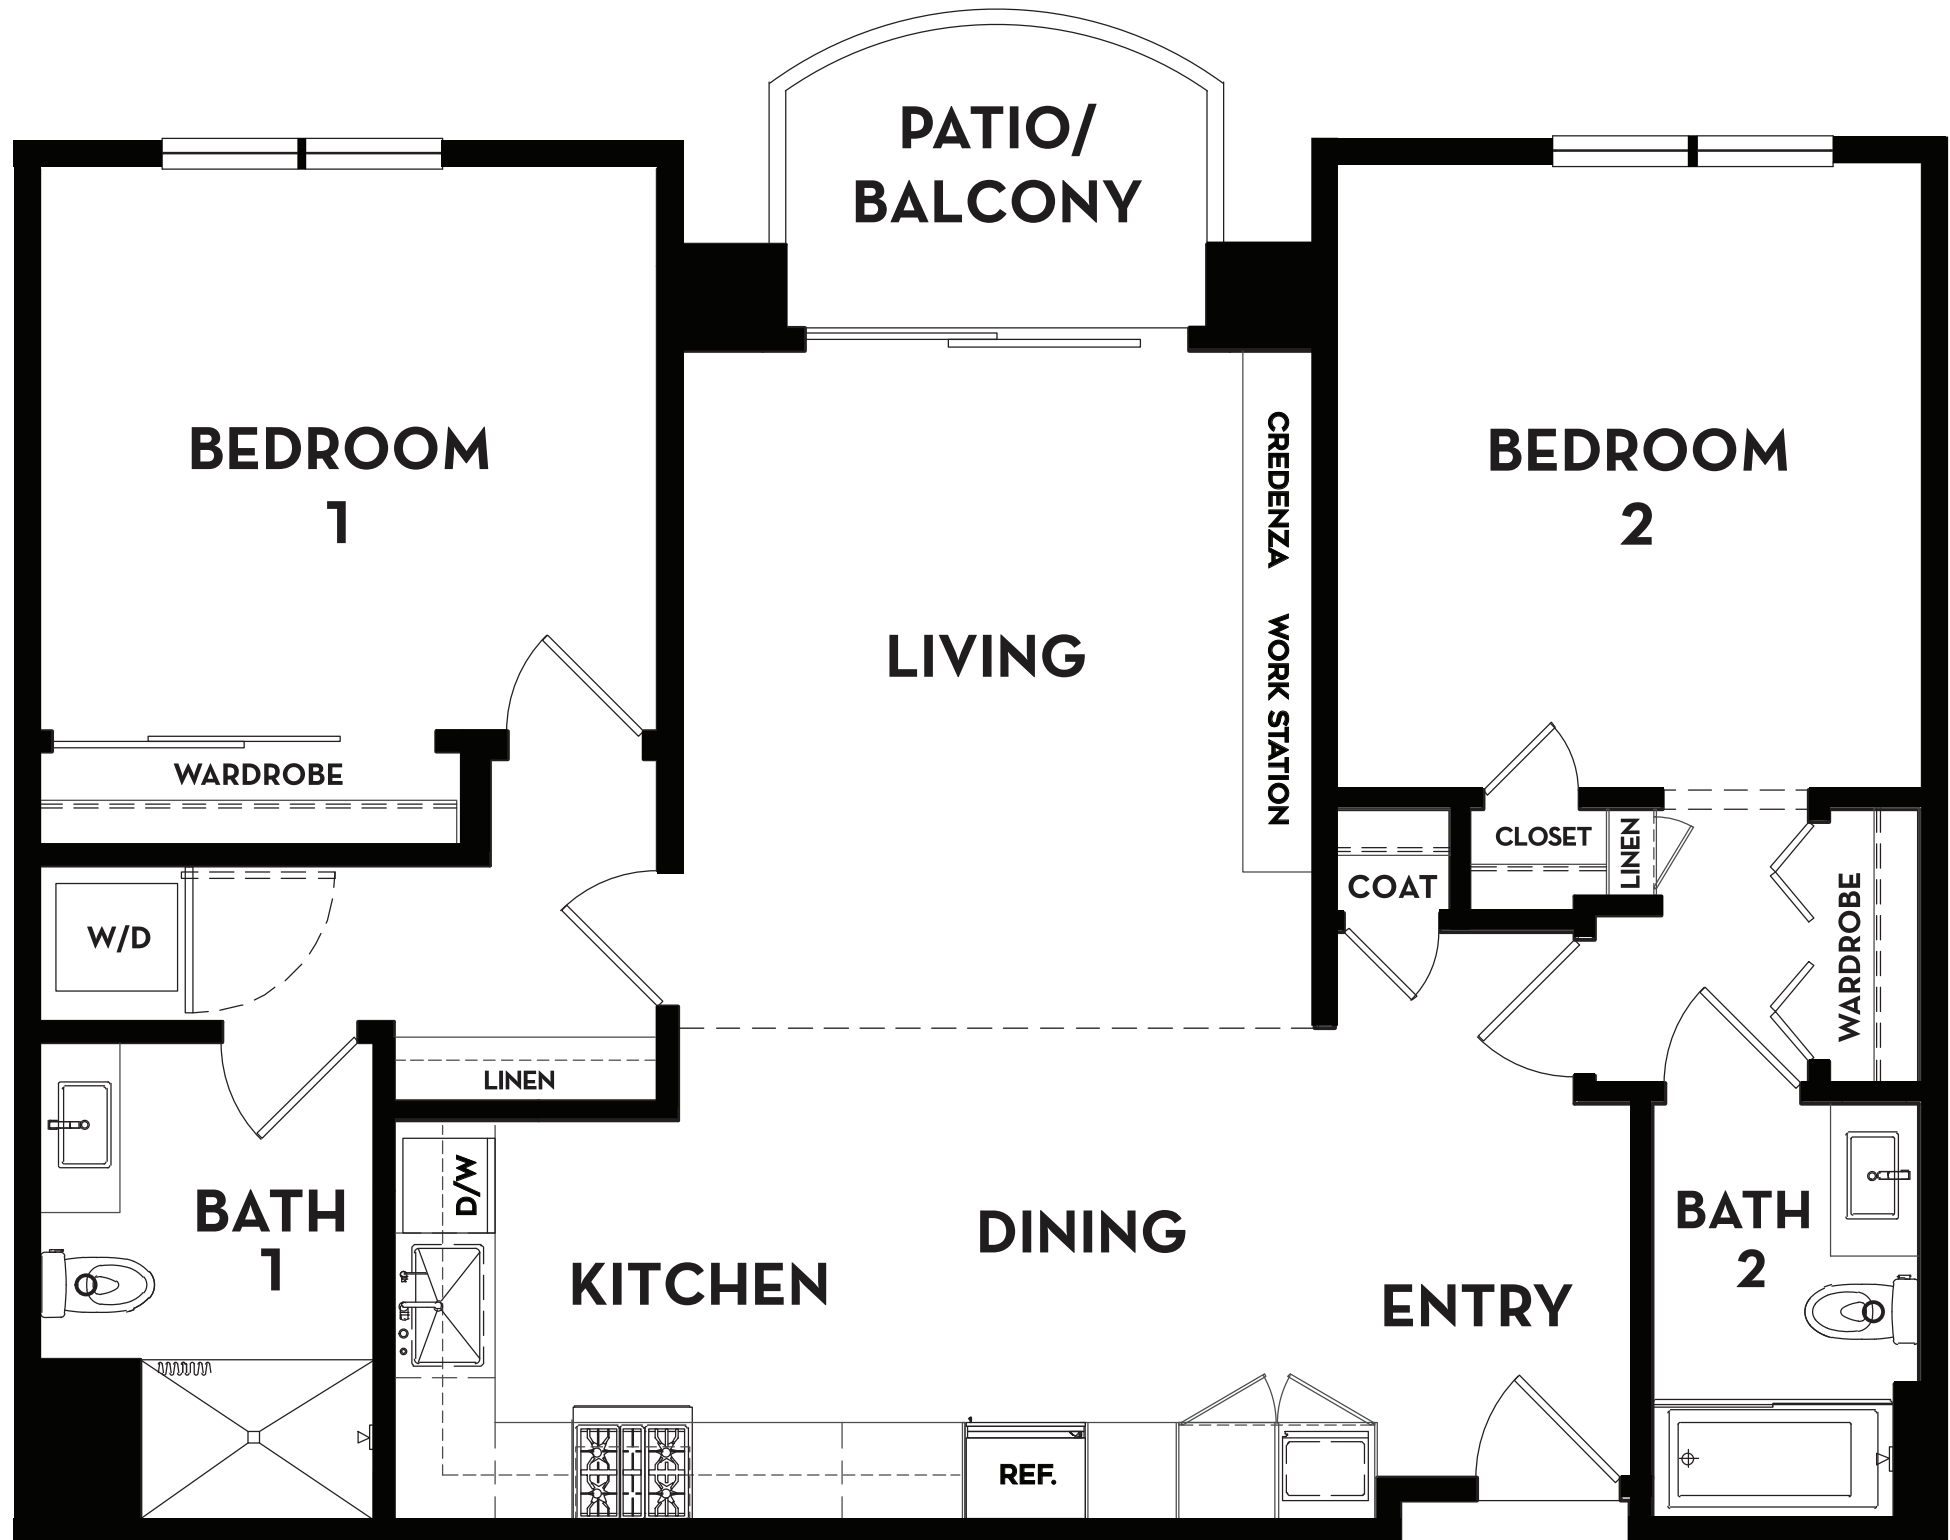

# AMALFI Floor Plan

Two Bedrooms | Two Bathrooms  
1,160 Square Feet

**VILLA BEL AIR**  
LOS ANGELES LIVING

# BELLAGIO Floor Plan

Two Bedrooms | Two Bathrooms  
1,080 Square Feet

**VILLA BEL AIR**  
LOS ANGELES LIVING

# CORTINA Floor Plan

Two Bedrooms | Two Bathrooms  
1,120 Square Feet

**VILLA BEL AIR**  
LOS ANGELES LIVING

# DOZZA Floor Plan

Two Bedrooms | Two Bathrooms  
1,115 Square Feet

**VILLA BEL AIR**  
LOS ANGELES LIVING