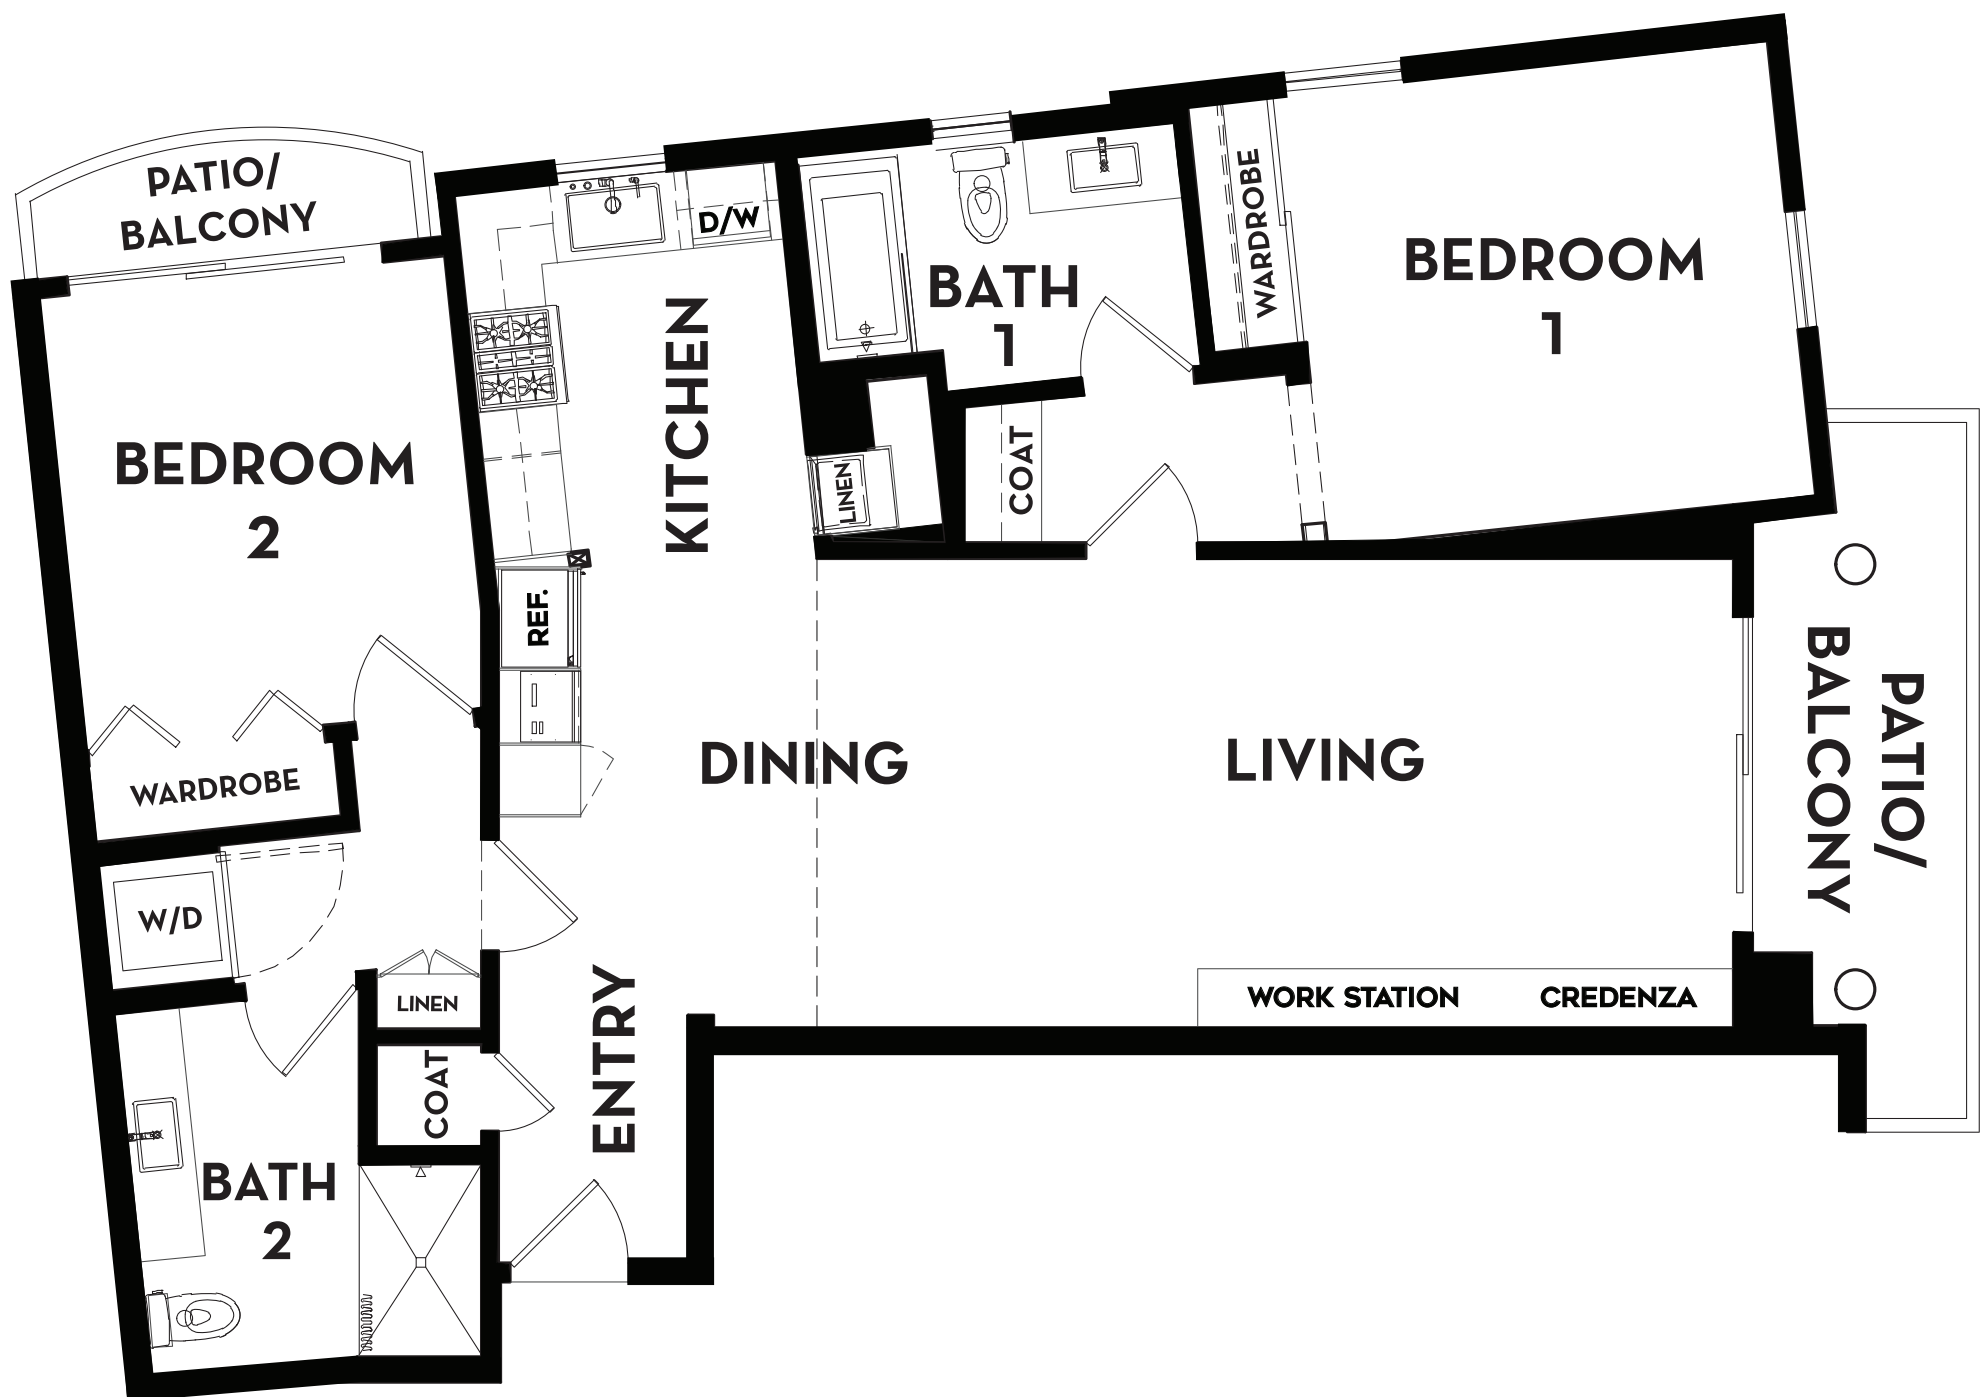

# ESPERIA Floor Plan

One Bedroom | One Bathroom  
765 Square Feet

**VILLA BEL AIR**  
LOS ANGELES LIVING

# FLORENCE Floor Plan

Two Bedrooms | Two Bathrooms  
1,222 Square Feet

**VILLA BEL AIR**  
LOS ANGELES LIVING

# GENOA Floor Plan

Two Bedrooms | Two Bathrooms  
1,150 Square Feet

**VILLA BEL AIR**  
LOS ANGELES LIVING