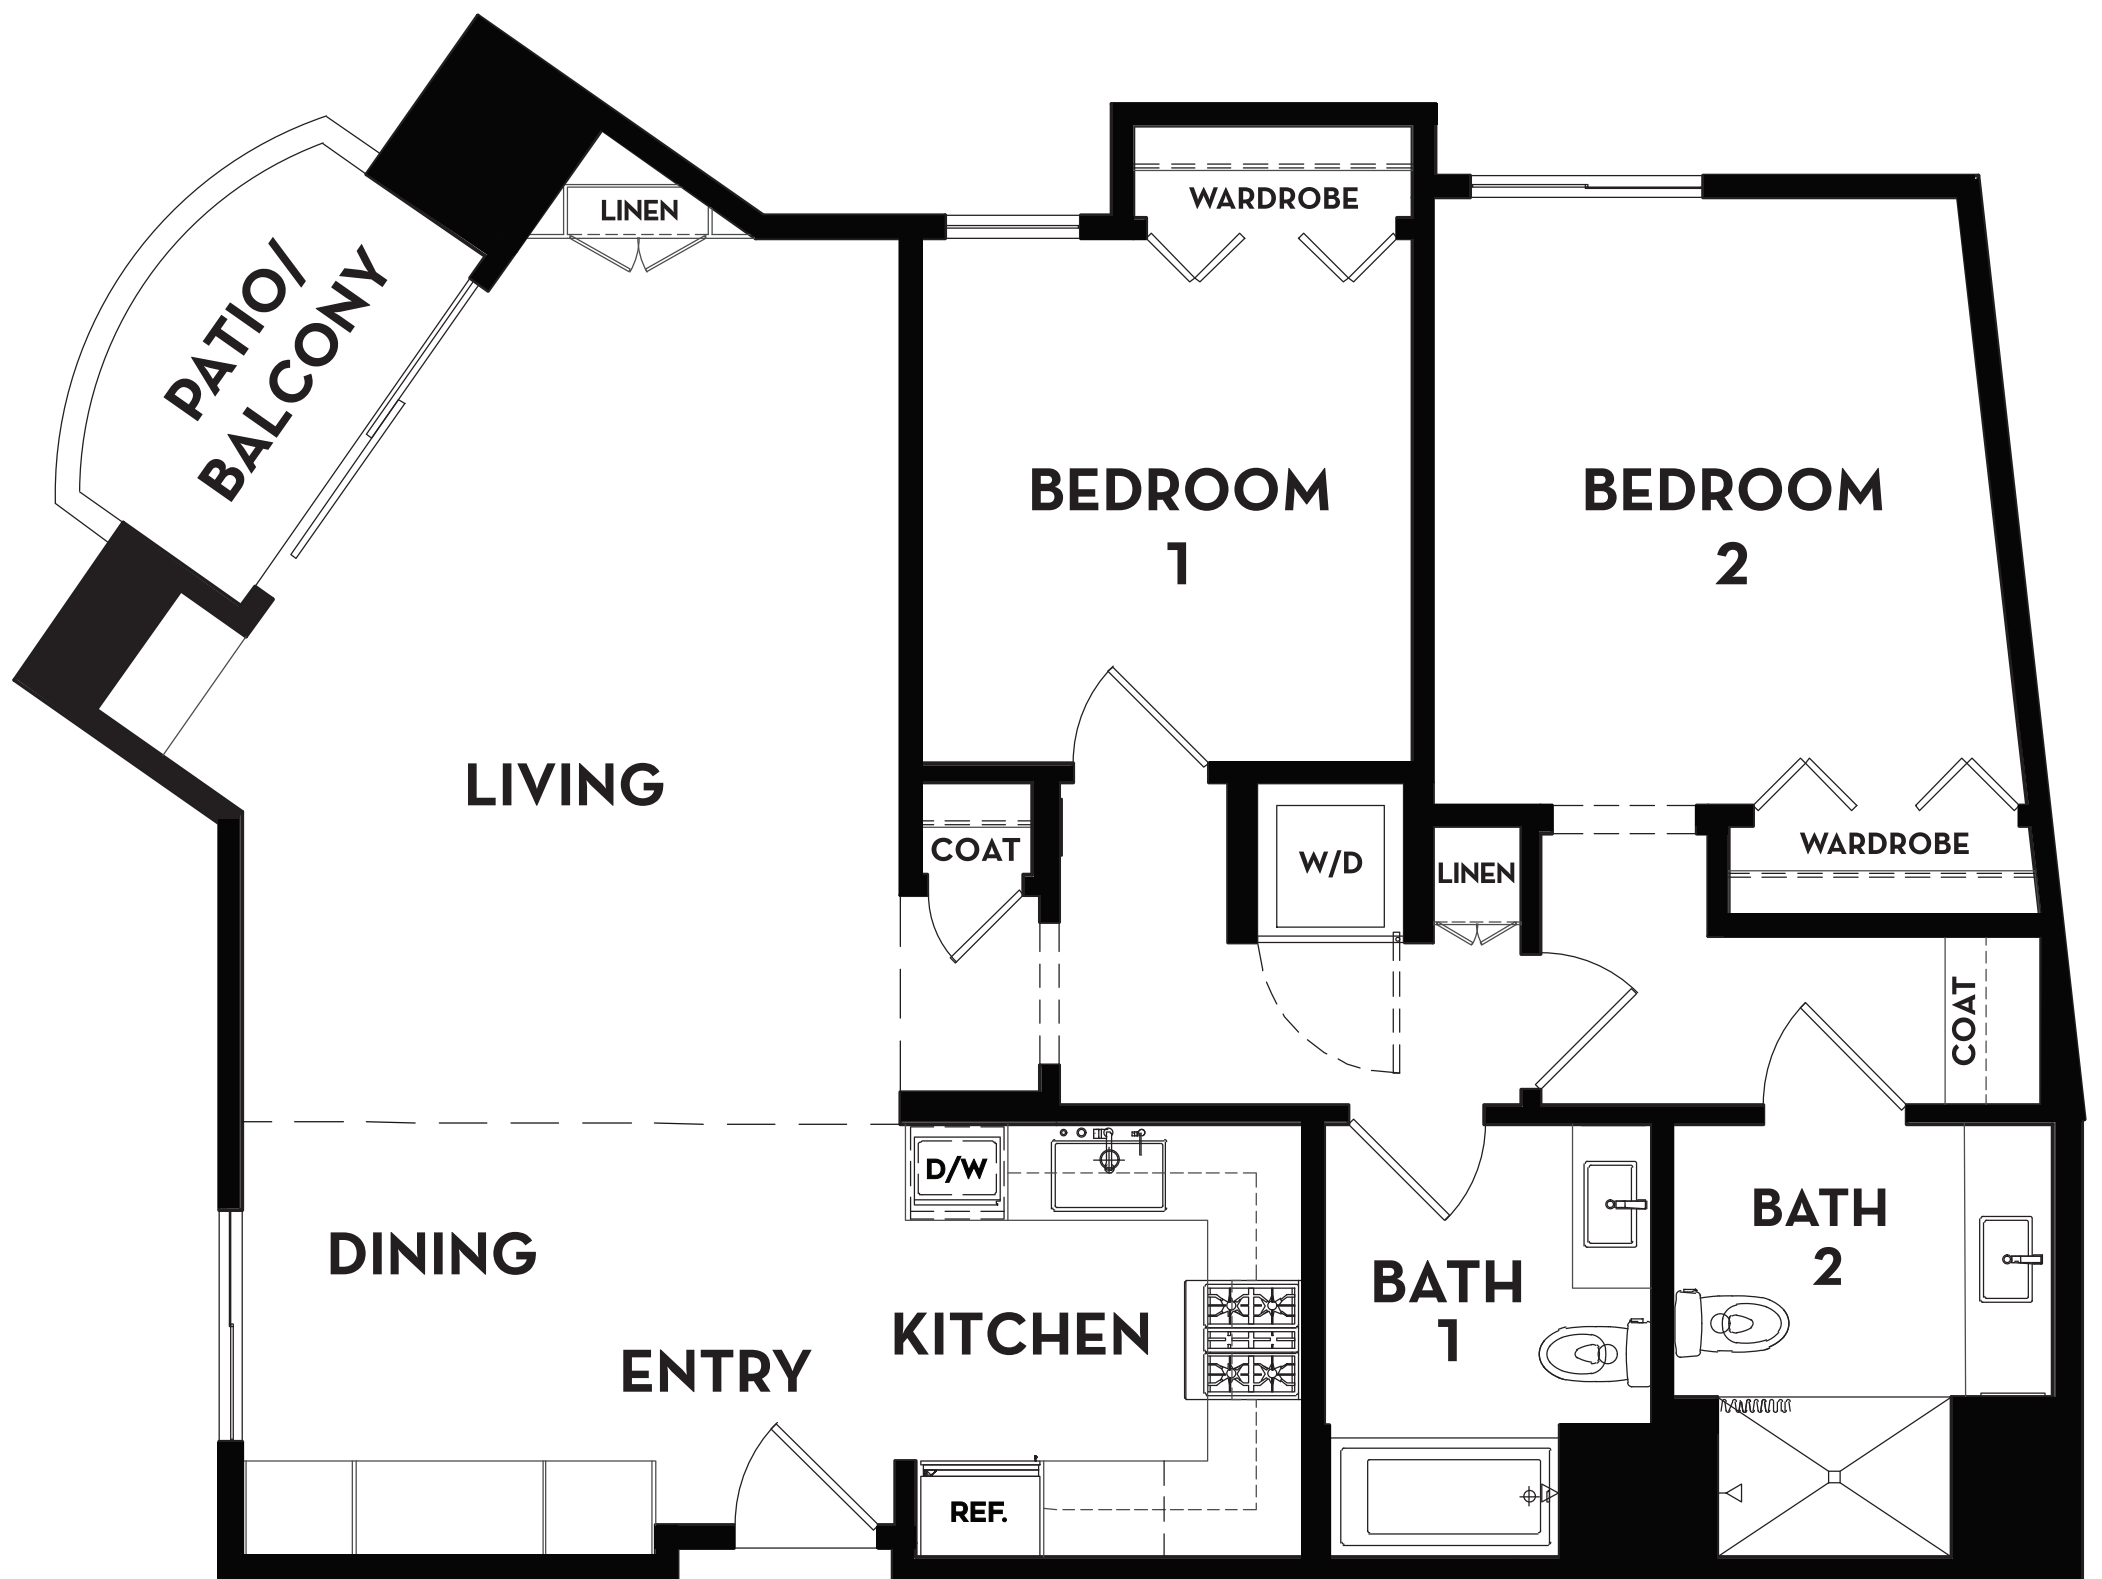

# FLORENCE Floor Plan

Two Bedrooms | Two Bathrooms  
1,222 Square Feet

**VILLA BEL AIR**  
LOS ANGELES LIVING

# GENOA Floor Plan

Two Bedrooms | Two Bathrooms  
1,150 Square Feet

**VILLA BEL AIR**  
LOS ANGELES LIVING

# HERMADA Floor Plan

Two Bedrooms | Two Bathrooms  
1,090 Square Feet

**VILLA BEL AIR**  
LOS ANGELES LIVING

# IMPERIA Floor Plan

One Bedroom | One Bathroom

720 Square Feet

**VILLA BEL AIR**

LOS ANGELES LIVING