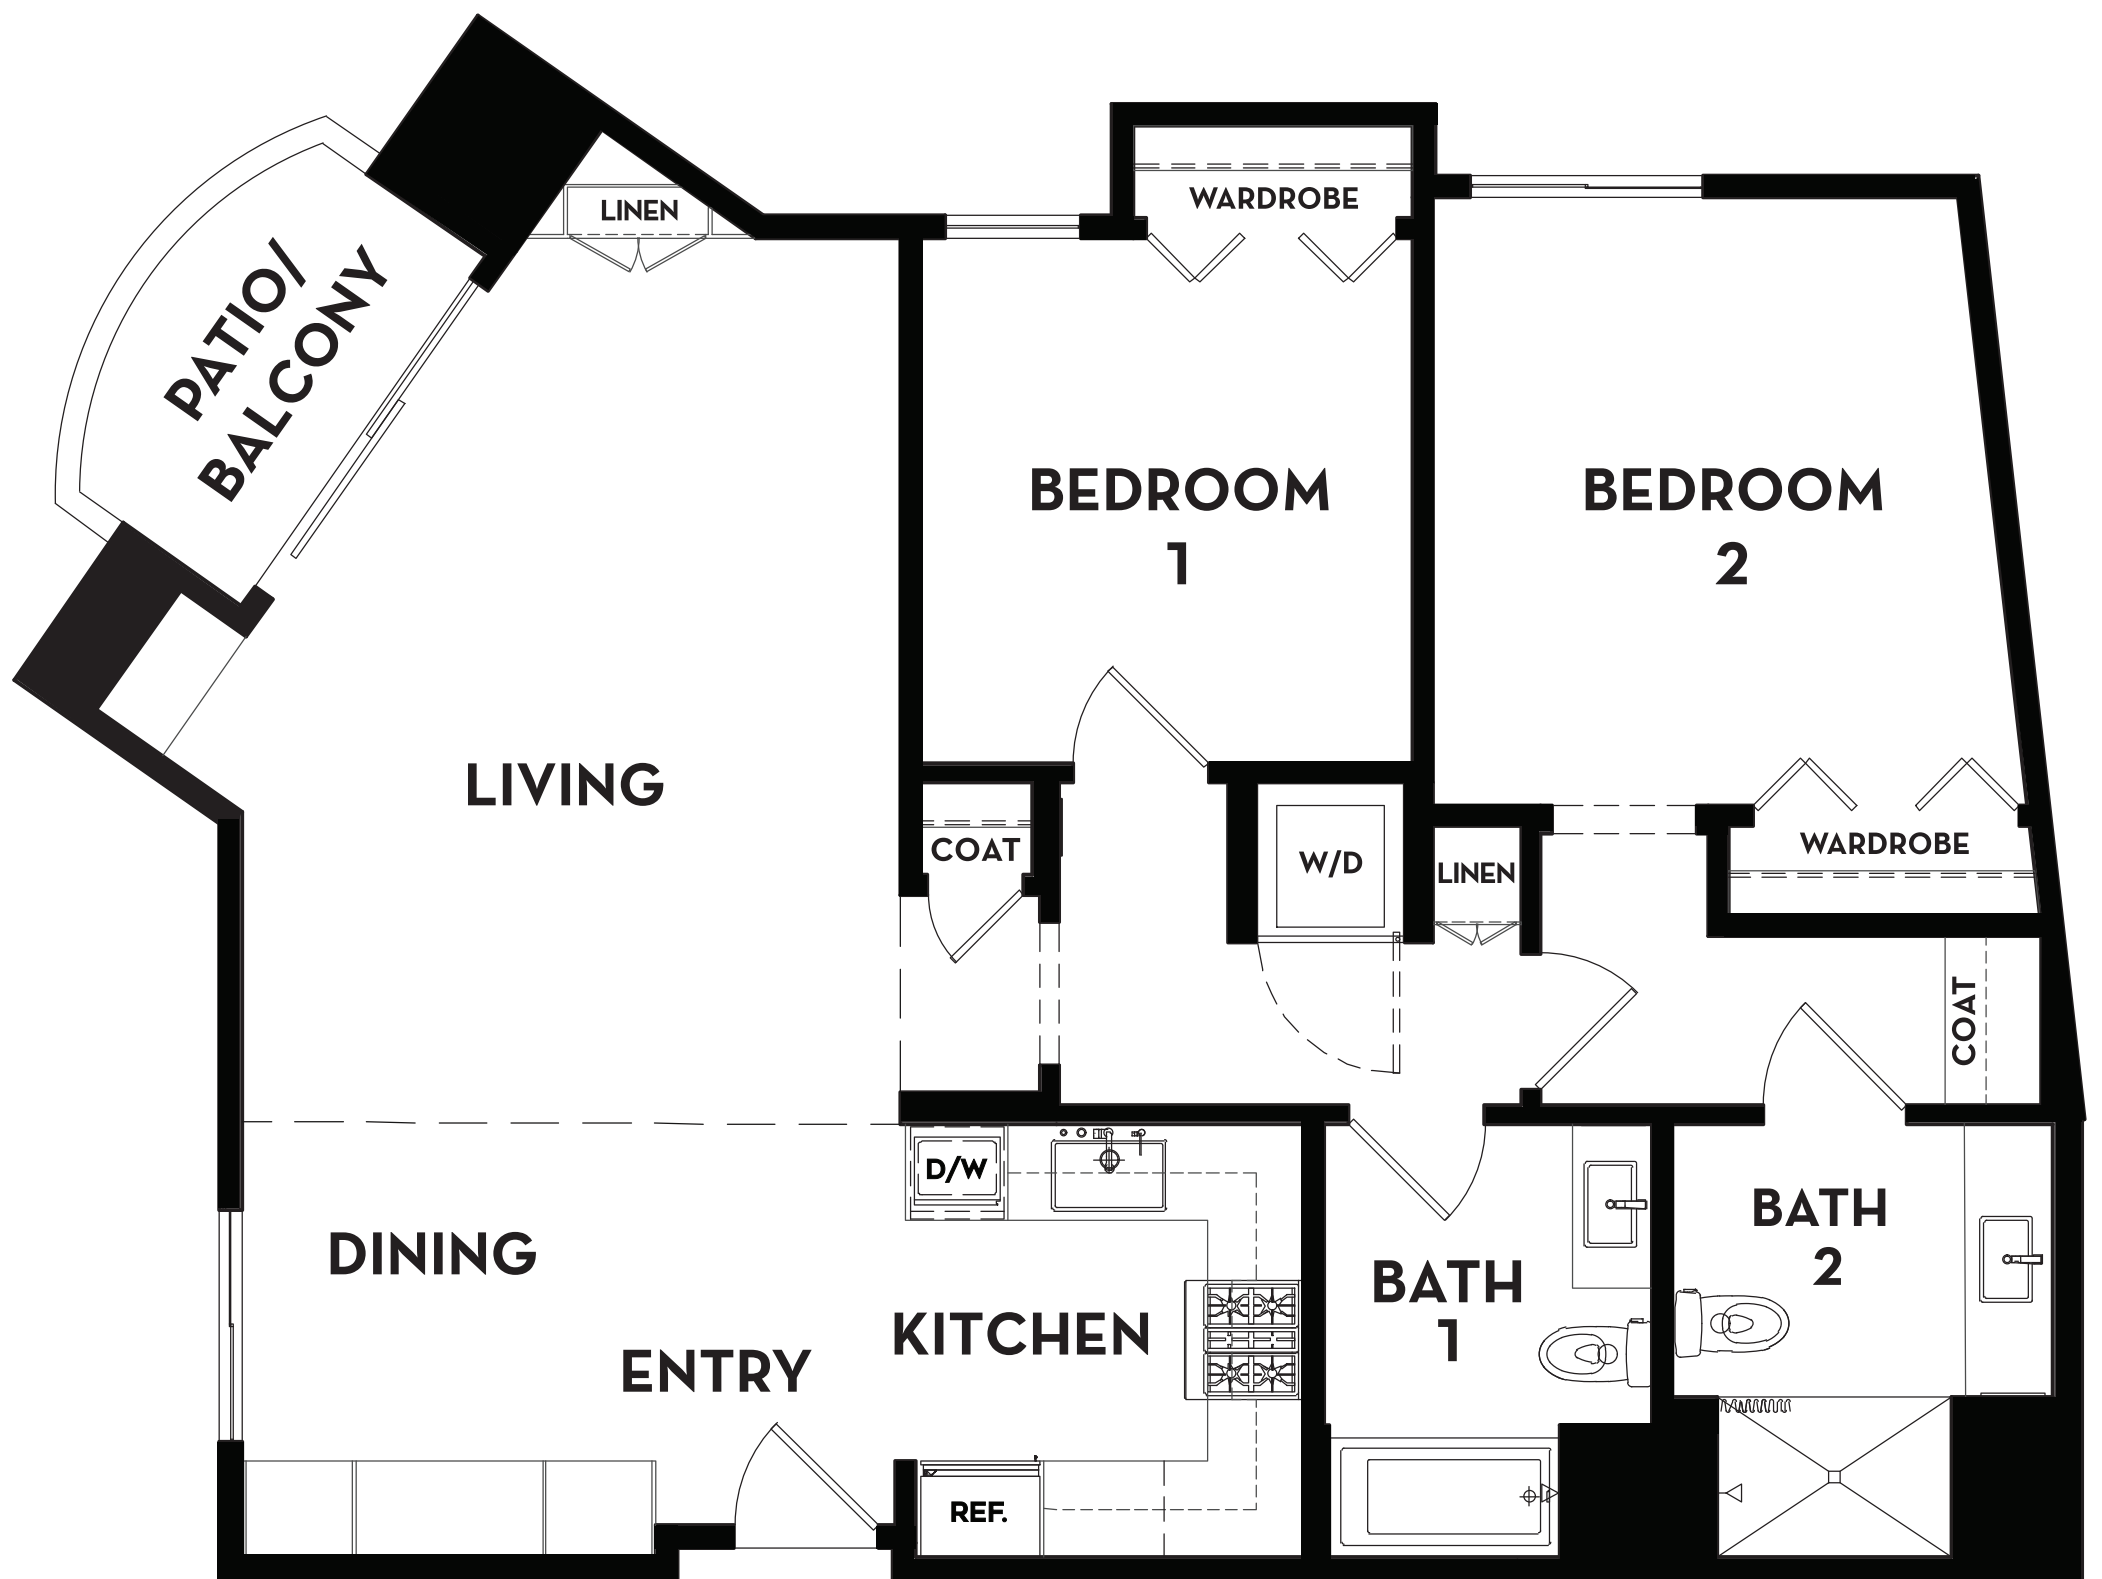

# FLORENCE Floor Plan

Two Bedrooms | Two Bathrooms  
1,222 Square Feet

**VILLA BEL AIR**  
LOS ANGELES LIVING

# GENOA Floor Plan

Two Bedrooms | Two Bathrooms  
1,150 Square Feet

**VILLA BEL AIR**  
LOS ANGELES LIVING

# HERMADA Floor Plan

Two Bedrooms | Two Bathrooms  
1,090 Square Feet

**VILLA BEL AIR**  
LOS ANGELES LIVING

# IMPERIA Floor Plan

One Bedroom | One Bathroom  
720 Square Feet

**VILLA BEL AIR**

LOS ANGELES LIVING