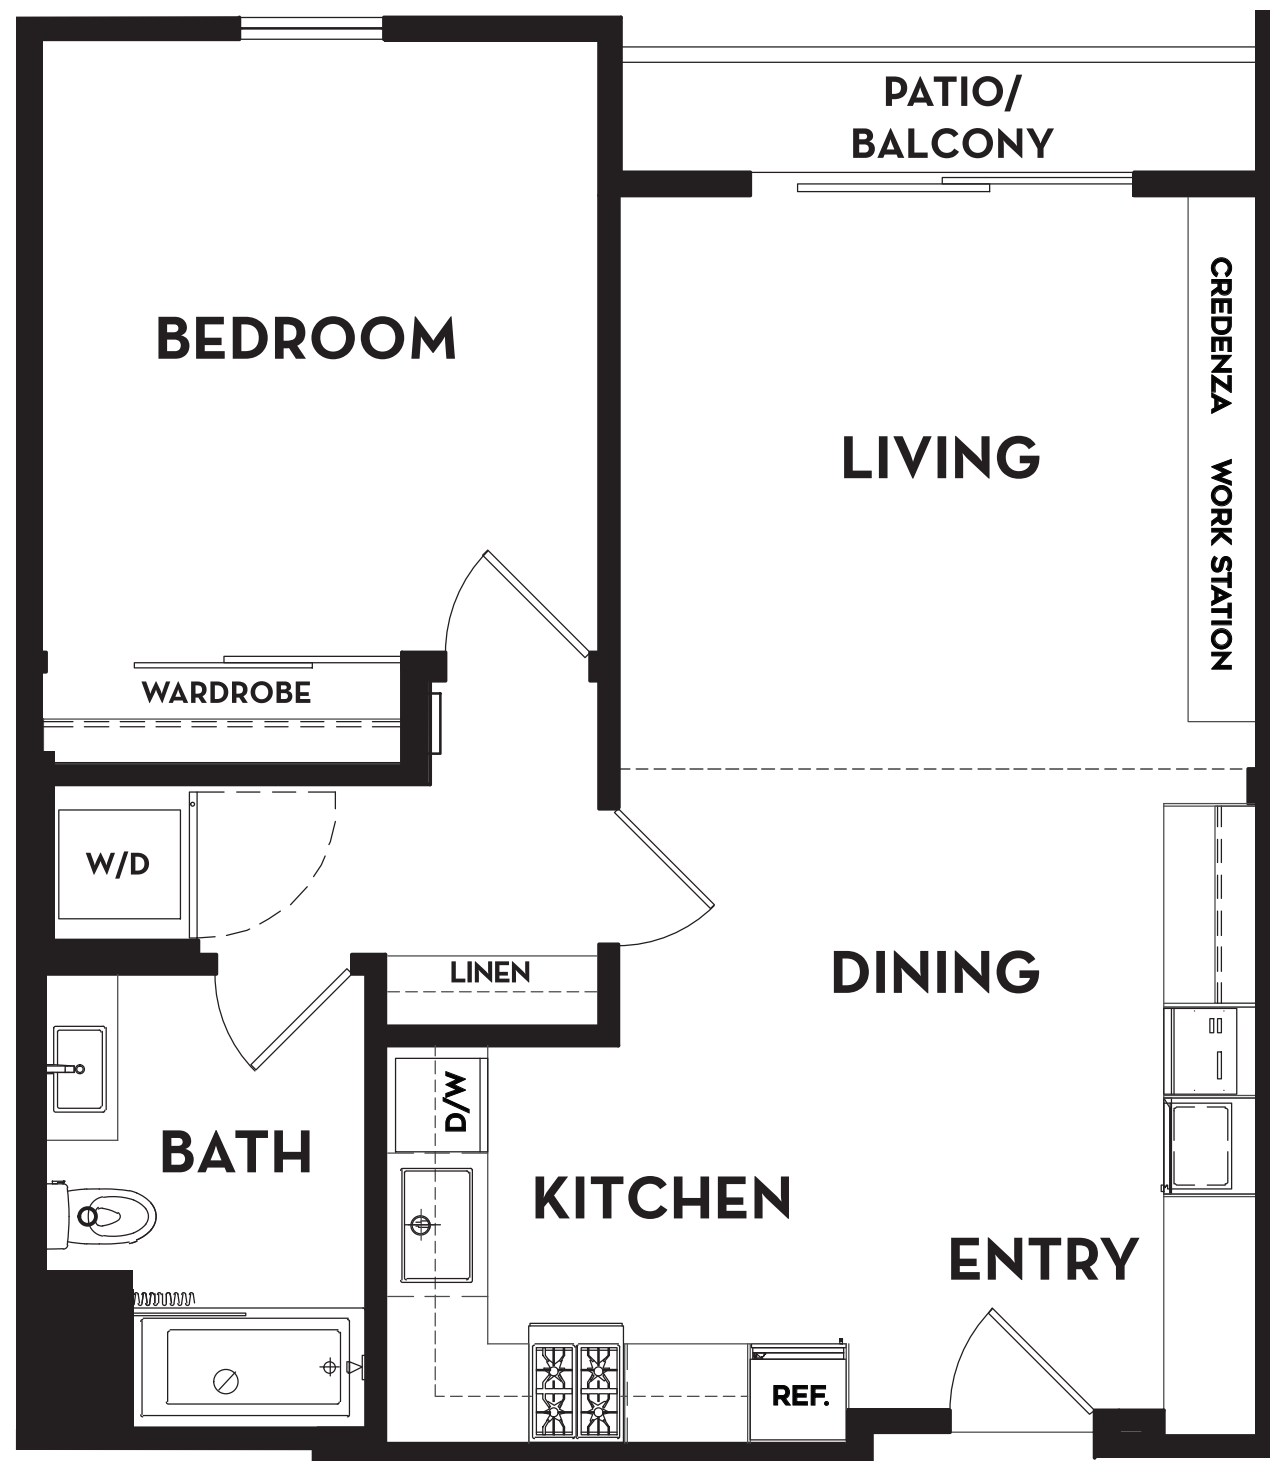

# CORTINA Floor Plan

Two Bedrooms | Two Bathrooms  
1,120 Square Feet

**VILLA BEL AIR**  
LOS ANGELES LIVING

# DOZZA Floor Plan

Two Bedrooms | Two Bathrooms  
1,115 Square Feet

**VILLA BEL AIR**  
LOS ANGELES LIVING

# ESPERIA Floor Plan

One Bedroom | One Bathroom  
765 Square Feet

**VILLA BEL AIR**  
LOS ANGELES LIVING

# FLORENCE Floor Plan

Two Bedrooms | Two Bathrooms  
1,222 Square Feet

**VILLA BEL AIR**  
LOS ANGELES LIVING