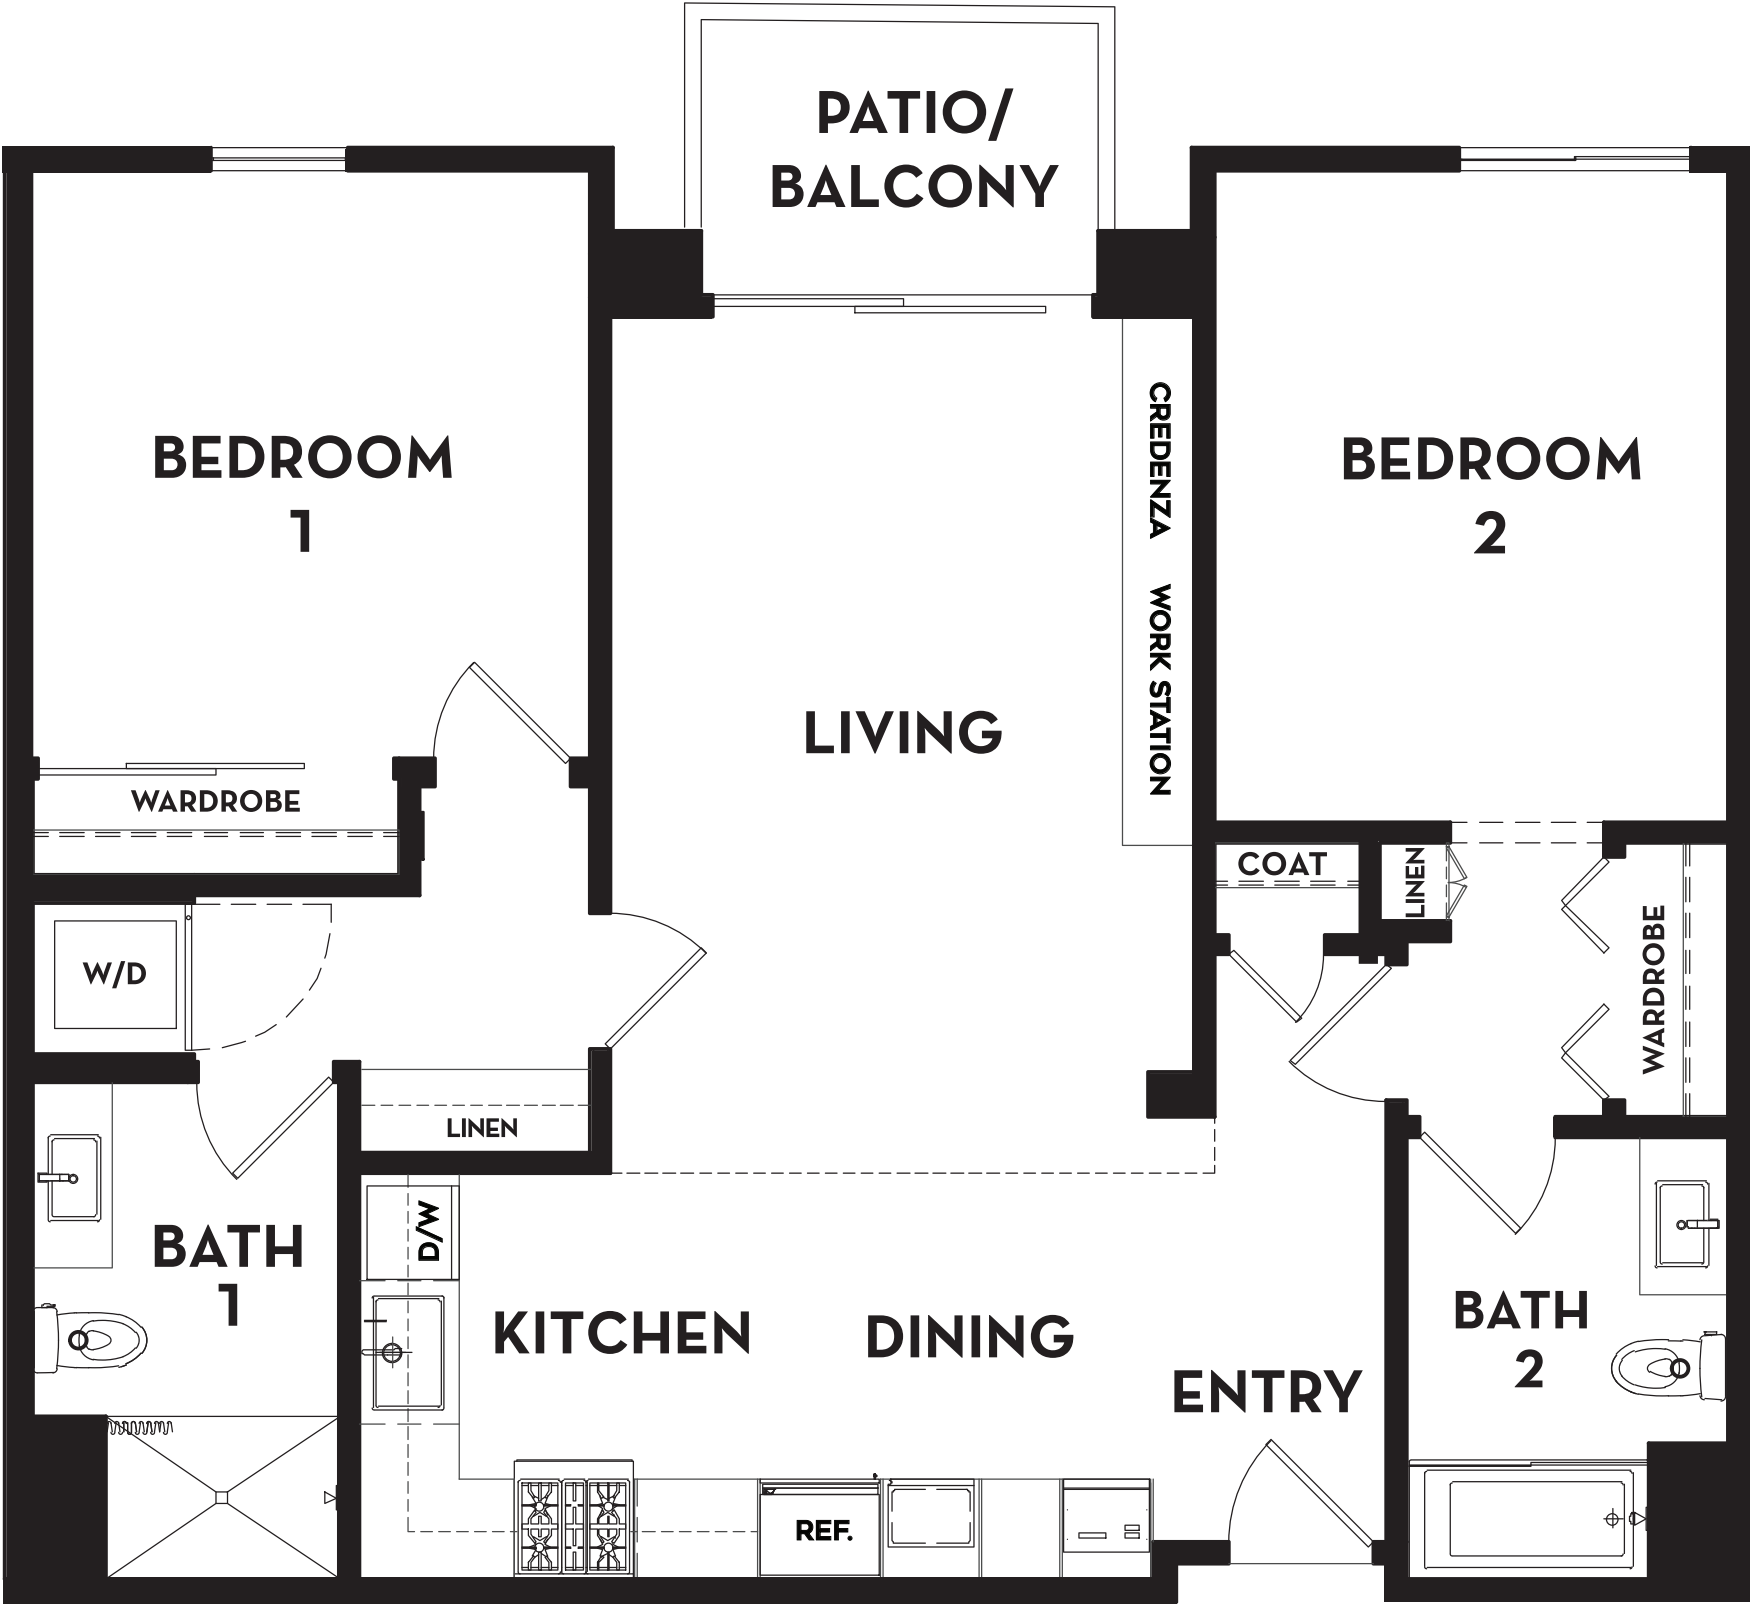

# AMALFI Floor Plan

Two Bedrooms | Two Bathrooms  
1,160 Square Feet

**VILLA BEL AIR**  
LOS ANGELES LIVING

# BELLAGIO Floor Plan

Two Bedrooms | Two Bathrooms  
1,080 Square Feet

**VILLA BEL AIR**  
LOS ANGELES LIVING

# CORTINA Floor Plan

Two Bedrooms | Two Bathrooms  
1,120 Square Feet

**VILLA BEL AIR**  
LOS ANGELES LIVING

# DOZZA Floor Plan

Two Bedrooms | Two Bathrooms  
1,115 Square Feet

**VILLA BEL AIR**  
LOS ANGELES LIVING