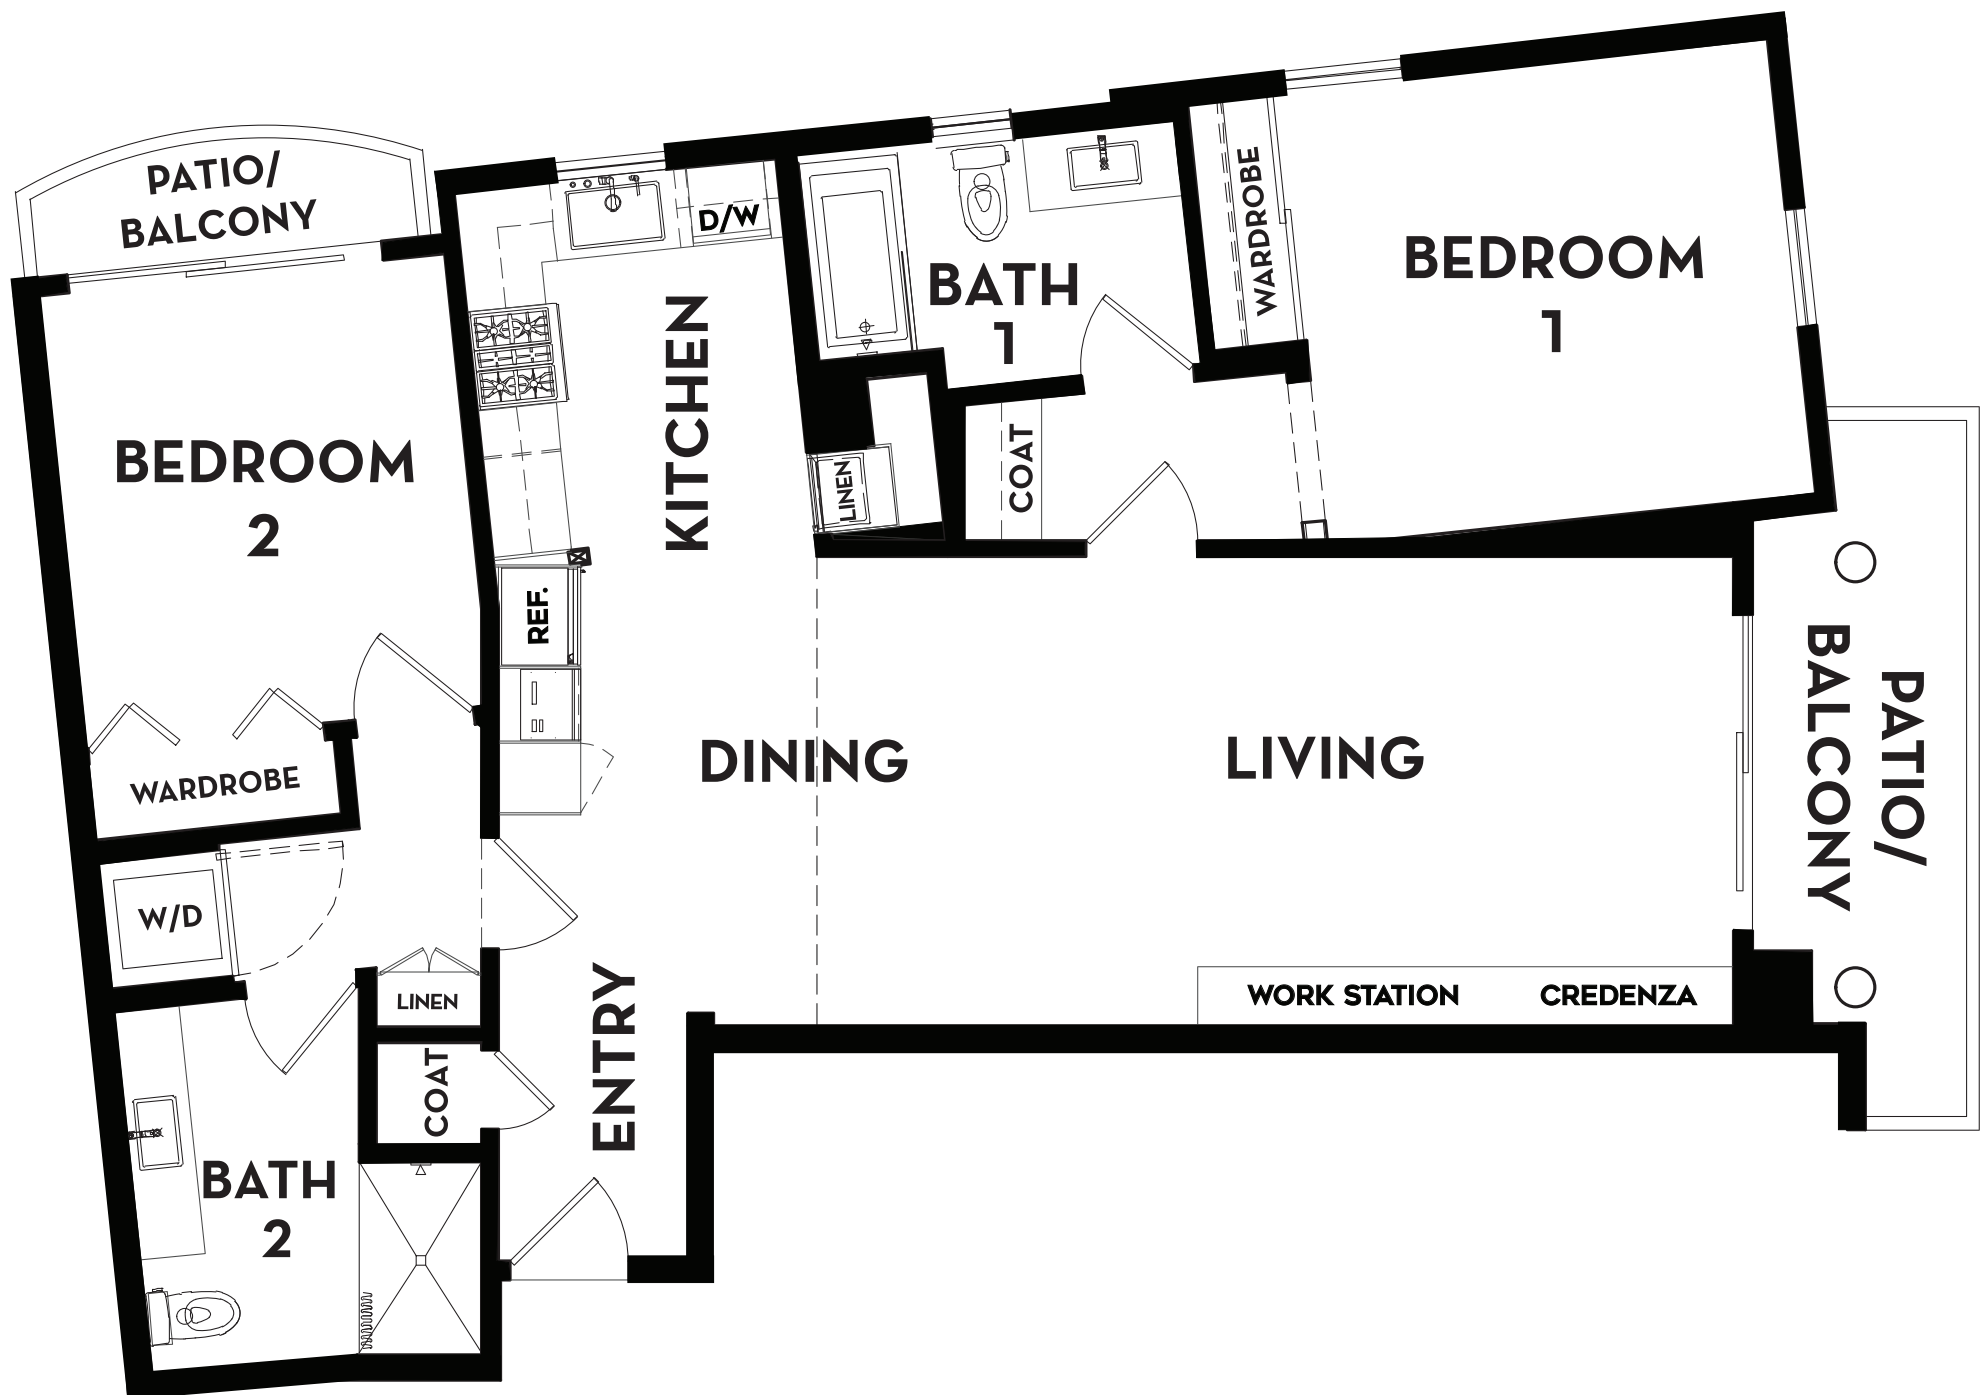

# ESPERIA Floor Plan

One Bedroom | One Bathroom  
765 Square Feet

**VILLA BEL AIR**  
LOS ANGELES LIVING

# FLORENCE Floor Plan

Two Bedrooms | Two Bathrooms  
1,222 Square Feet

**VILLA BEL AIR**  
LOS ANGELES LIVING

# GENOA Floor Plan

Two Bedrooms | Two Bathrooms  
1,150 Square Feet

**VILLA BEL AIR**  
LOS ANGELES LIVING