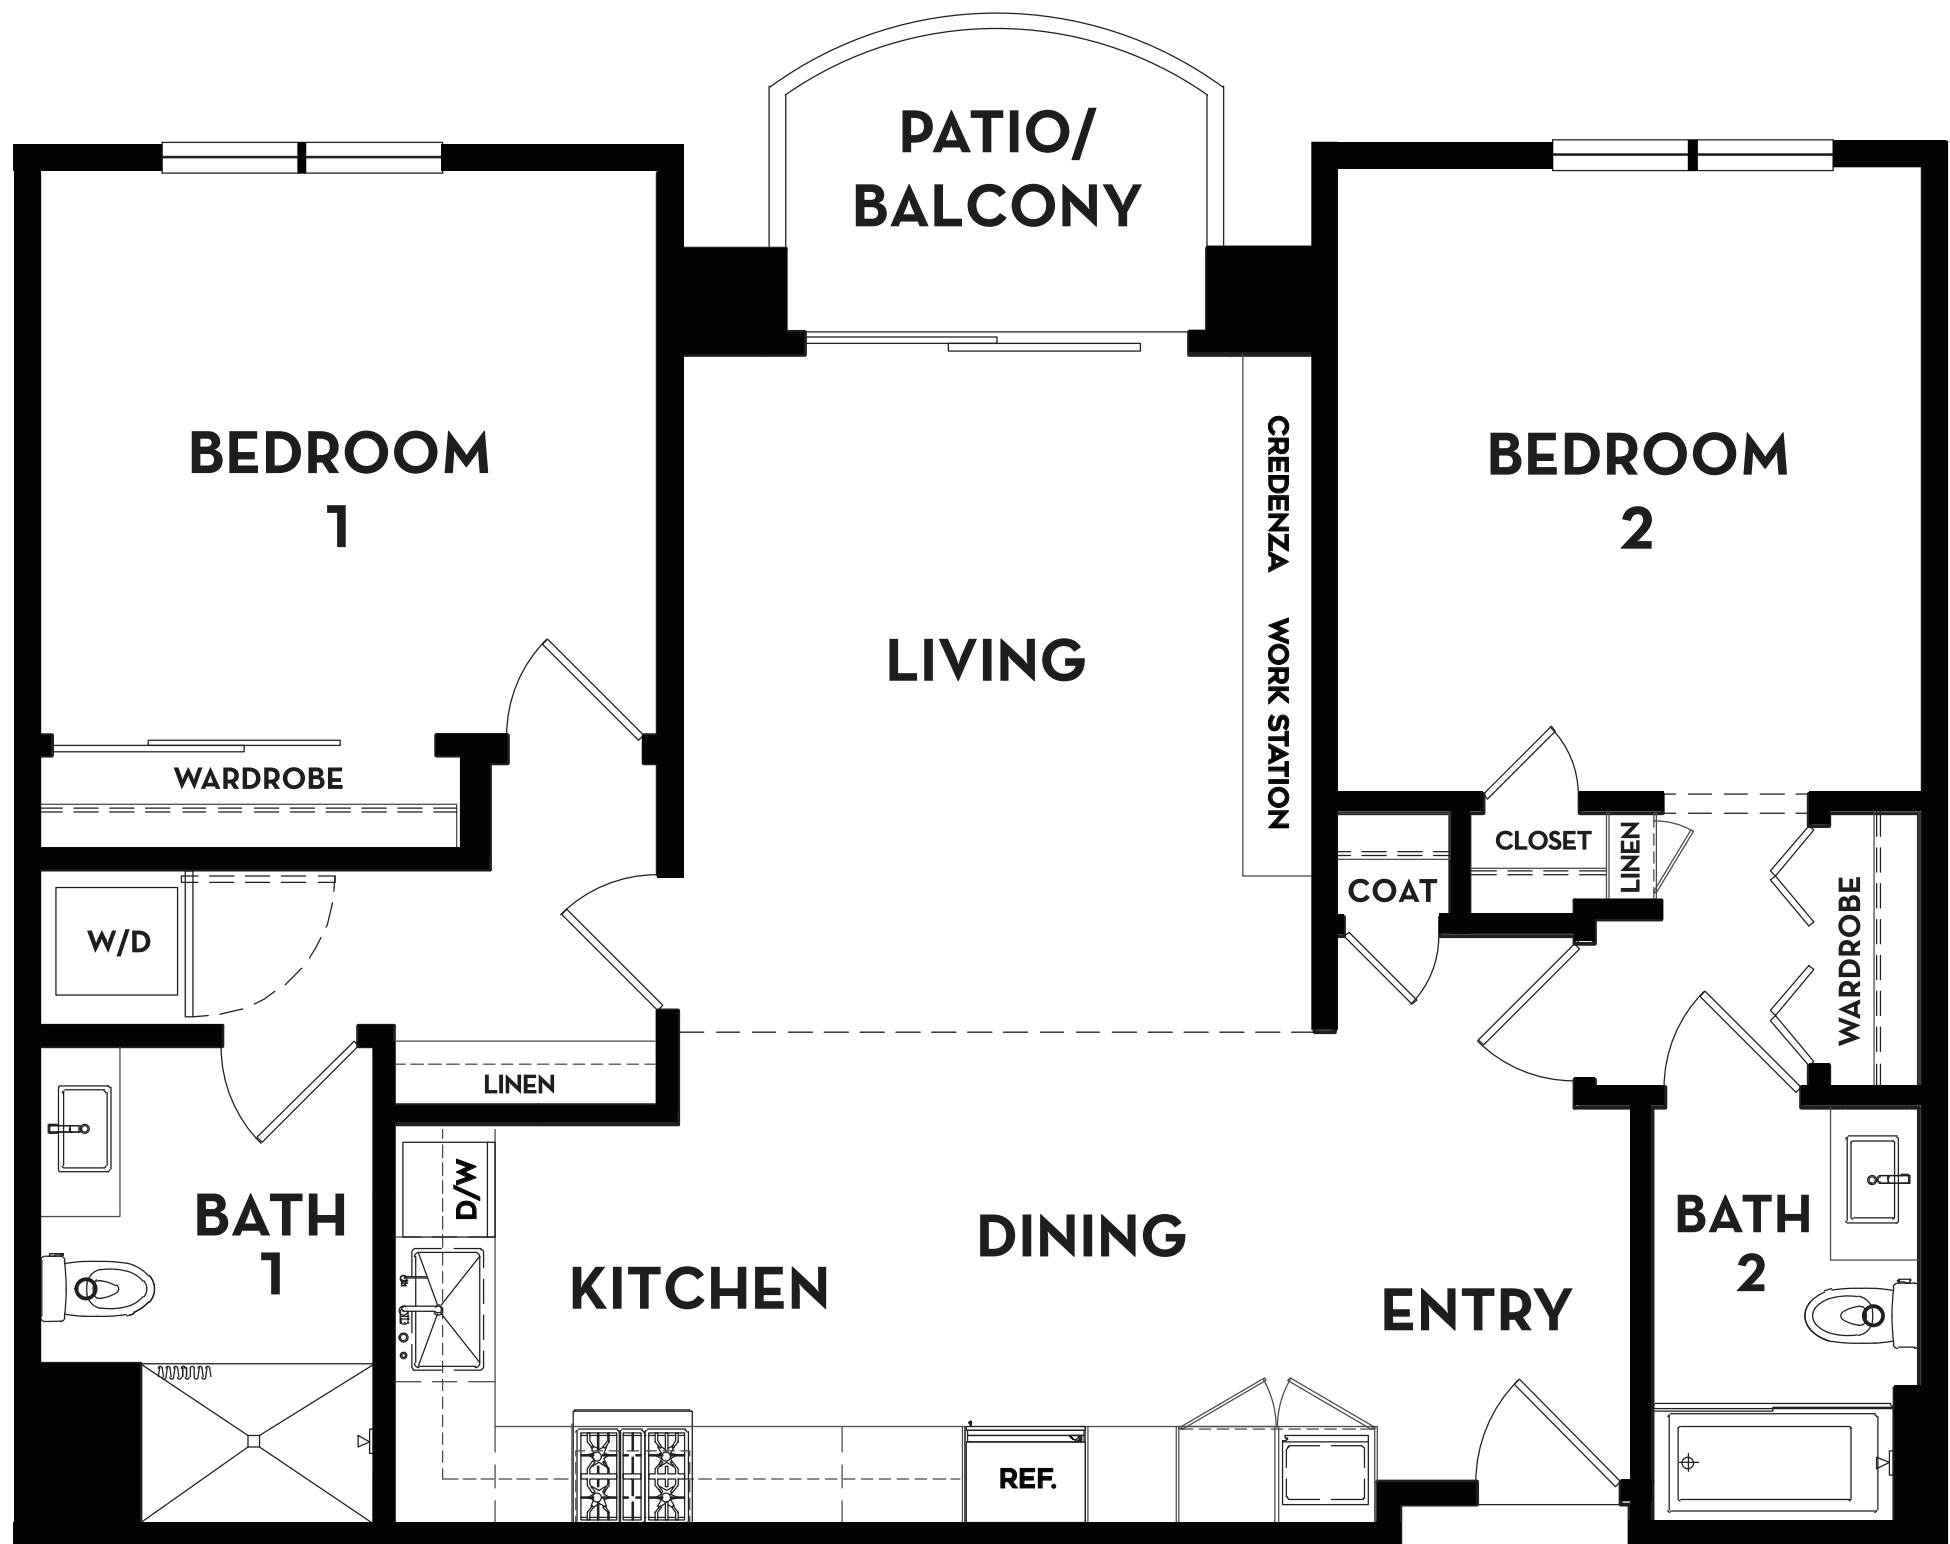

# AMALFI Floor Plan

Two Bedrooms | Two Bathrooms  
1,160 Square Feet

**VILLA BEL AIR**  
LOS ANGELES LIVING

# BELLAGIO Floor Plan

Two Bedrooms | Two Bathrooms  
1,080 Square Feet

**VILLA BEL AIR**  
LOS ANGELES LIVING

# CORTINA Floor Plan

Two Bedrooms | Two Bathrooms  
1,120 Square Feet

**VILLA BEL AIR**  
LOS ANGELES LIVING

# DOZZA Floor Plan

Two Bedrooms | Two Bathrooms  
1,115 Square Feet

**VILLA BEL AIR**  
LOS ANGELES LIVING