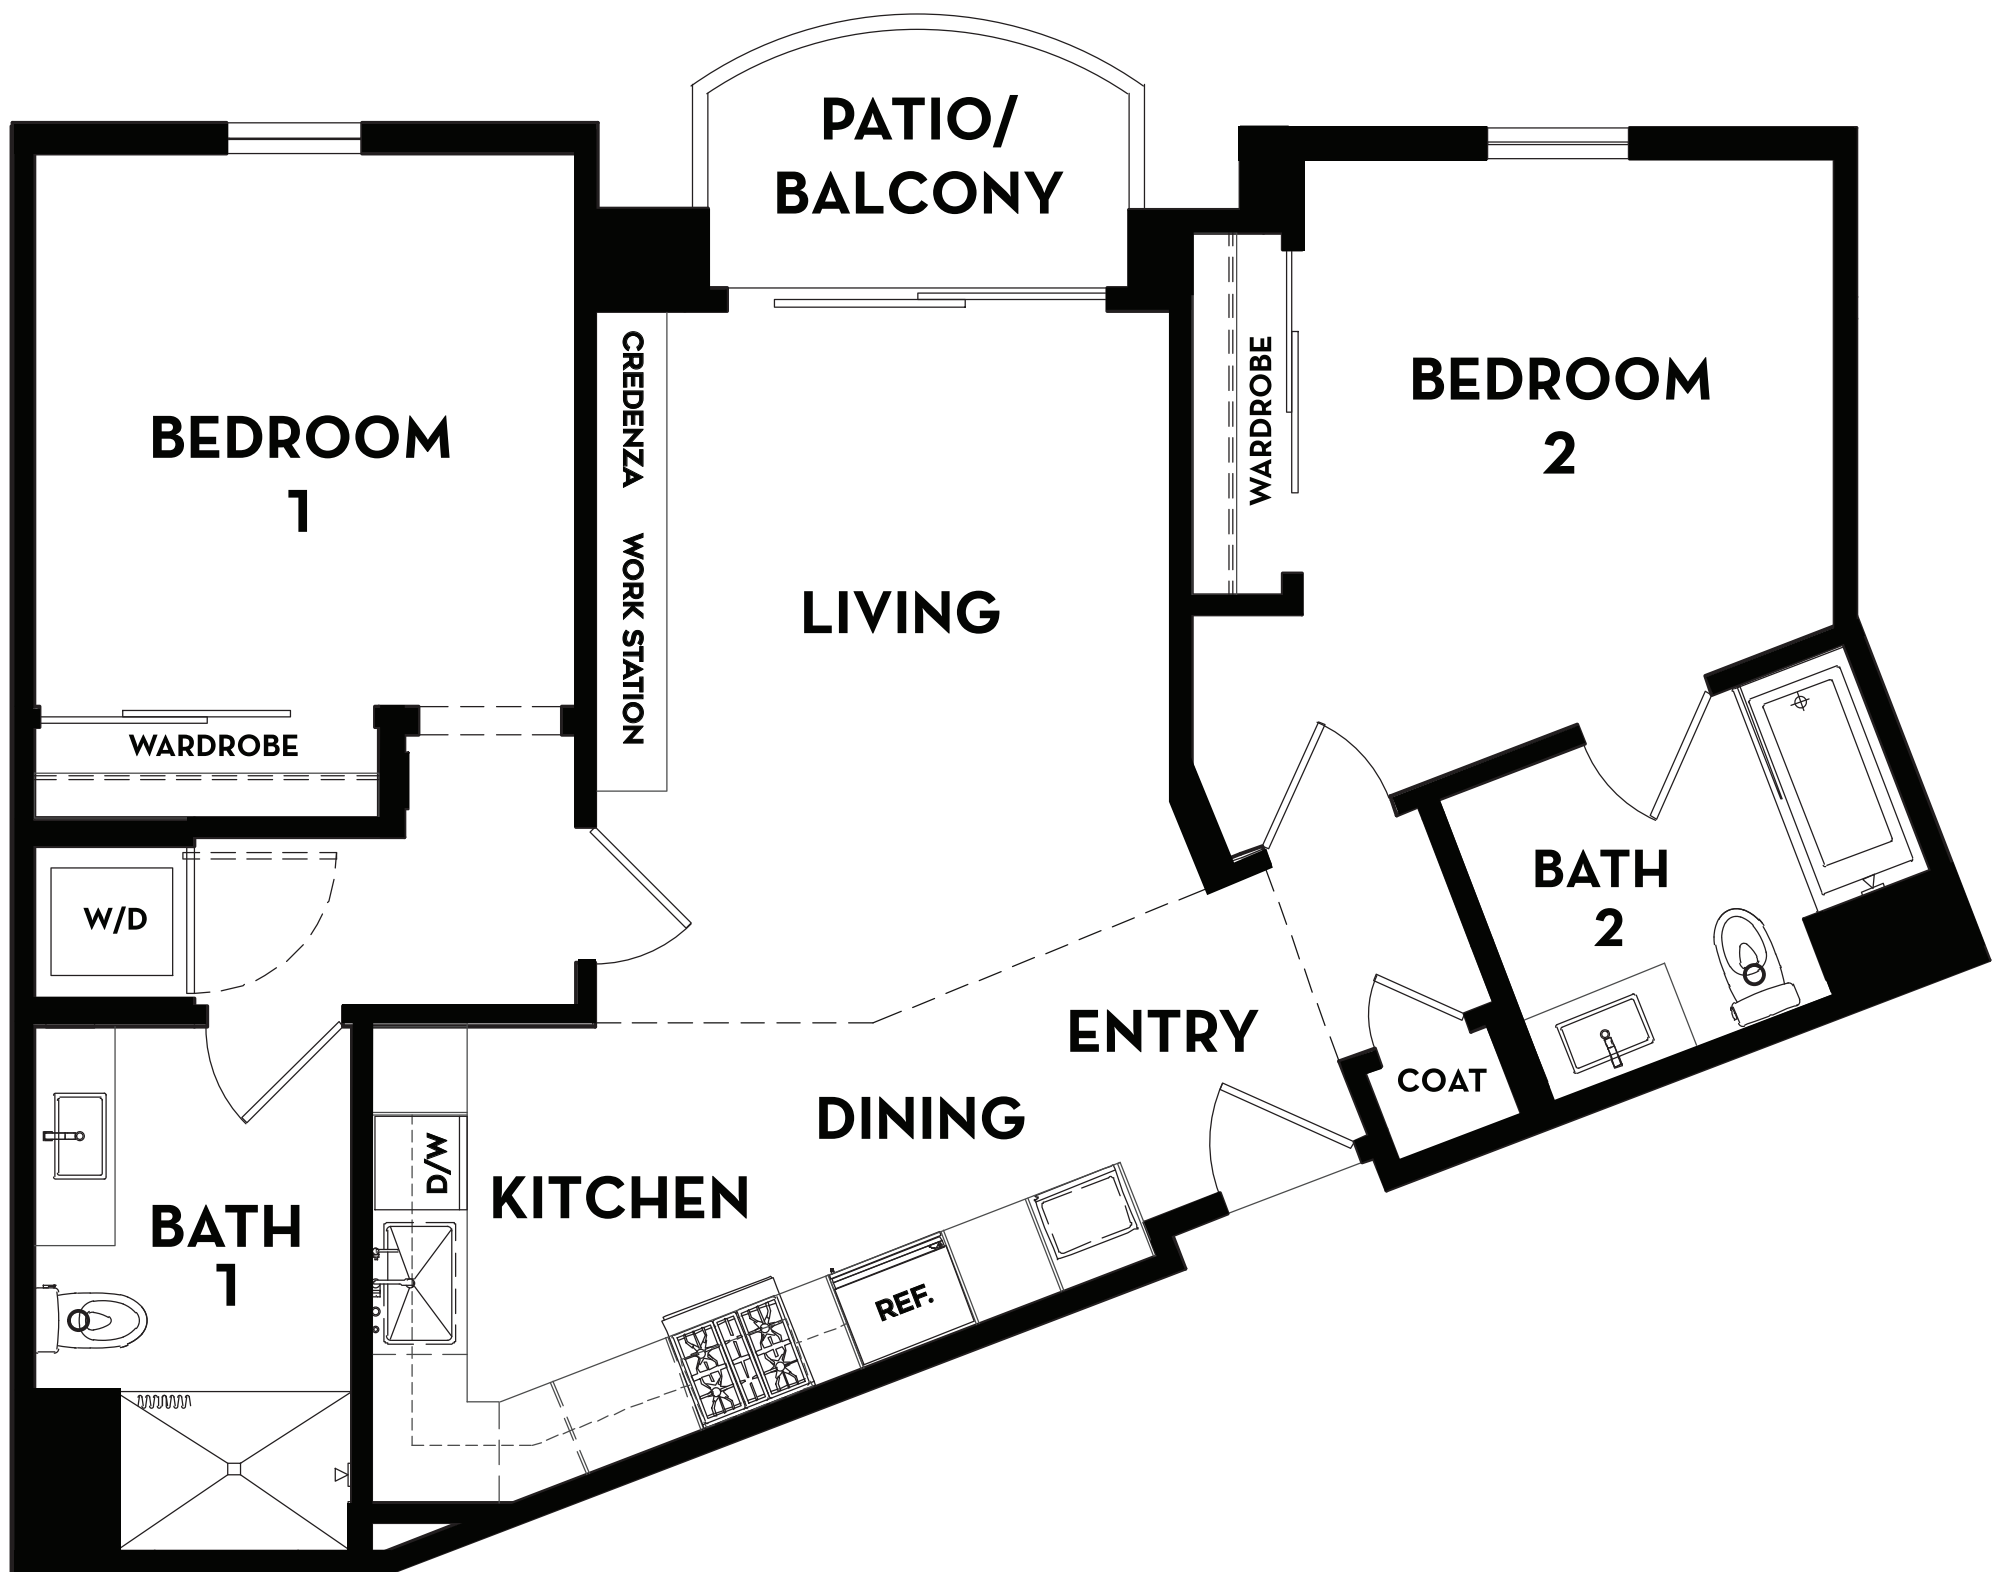

# BELLAGIO Floor Plan

Two Bedrooms | Two Bathrooms  
1,080 Square Feet

**VILLA BEL AIR**  
LOS ANGELES LIVING

# CORTINA Floor Plan

Two Bedrooms | Two Bathrooms  
1,120 Square Feet

**VILLA BEL AIR**  
LOS ANGELES LIVING

# DOZZA Floor Plan

Two Bedrooms | Two Bathrooms  
1,115 Square Feet

**VILLA BEL AIR**  
LOS ANGELES LIVING

# ESPERIA Floor Plan

One Bedroom | One Bathroom  
765 Square Feet

**VILLA BEL AIR**  
LOS ANGELES LIVING