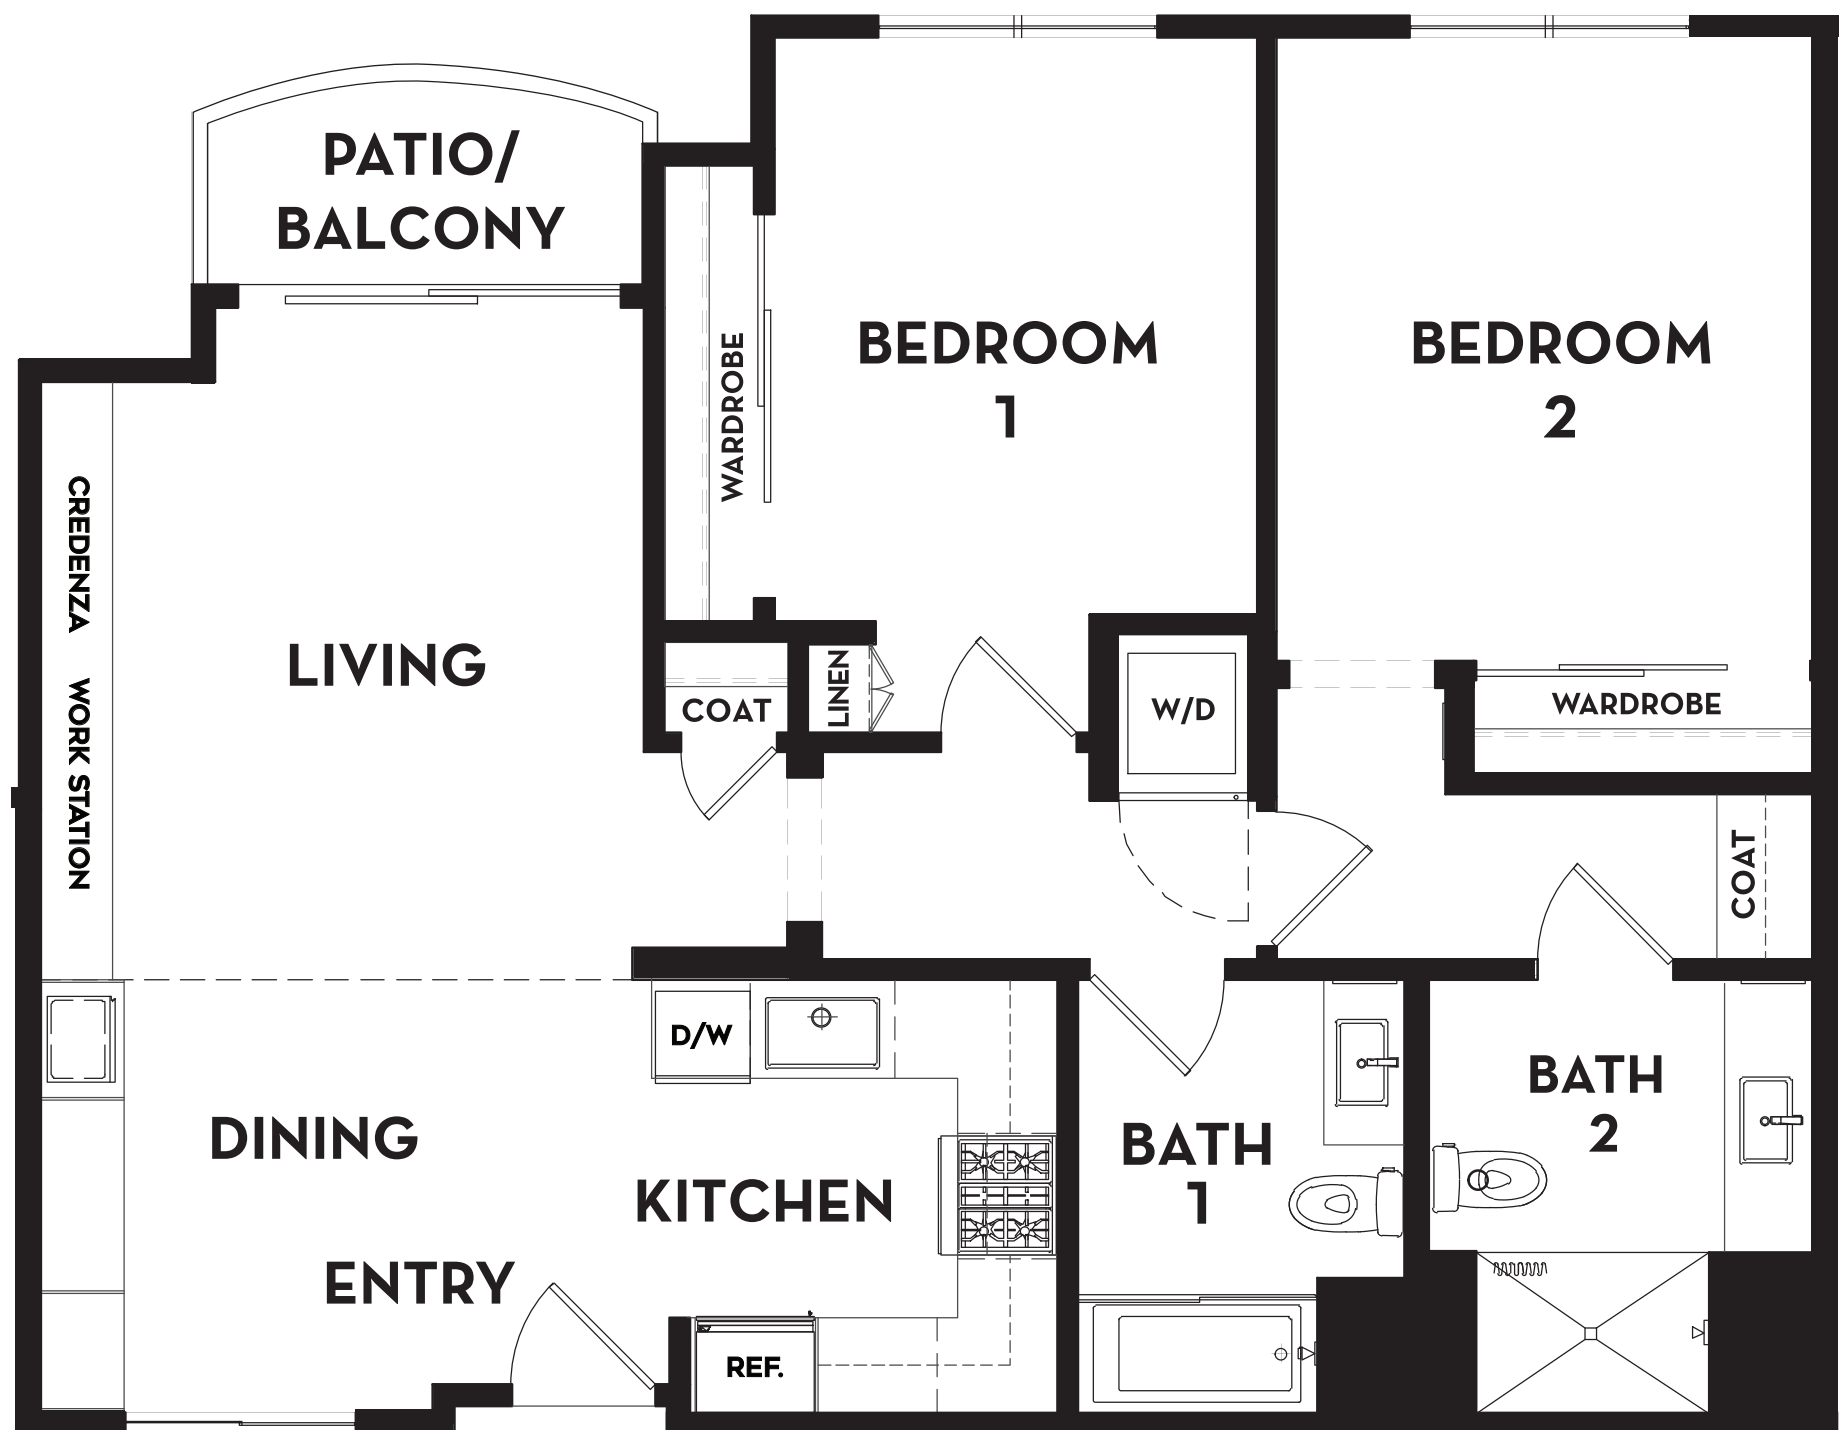

# ESPERIA Floor Plan

One Bedroom | One Bathroom  
765 Square Feet

**VILLA BEL AIR**  
LOS ANGELES LIVING

# FLORENCE Floor Plan

Two Bedrooms | Two Bathrooms  
1,222 Square Feet

**VILLA BEL AIR**  
LOS ANGELES LIVING

# GENOA Floor Plan

Two Bedrooms | Two Bathrooms  
1,150 Square Feet

**VILLA BEL AIR**  
LOS ANGELES LIVING

# IMPERIA Floor Plan

One Bedroom | One Bathroom  
720 Square Feet

**VILLA BEL AIR**

LOS ANGELES LIVING