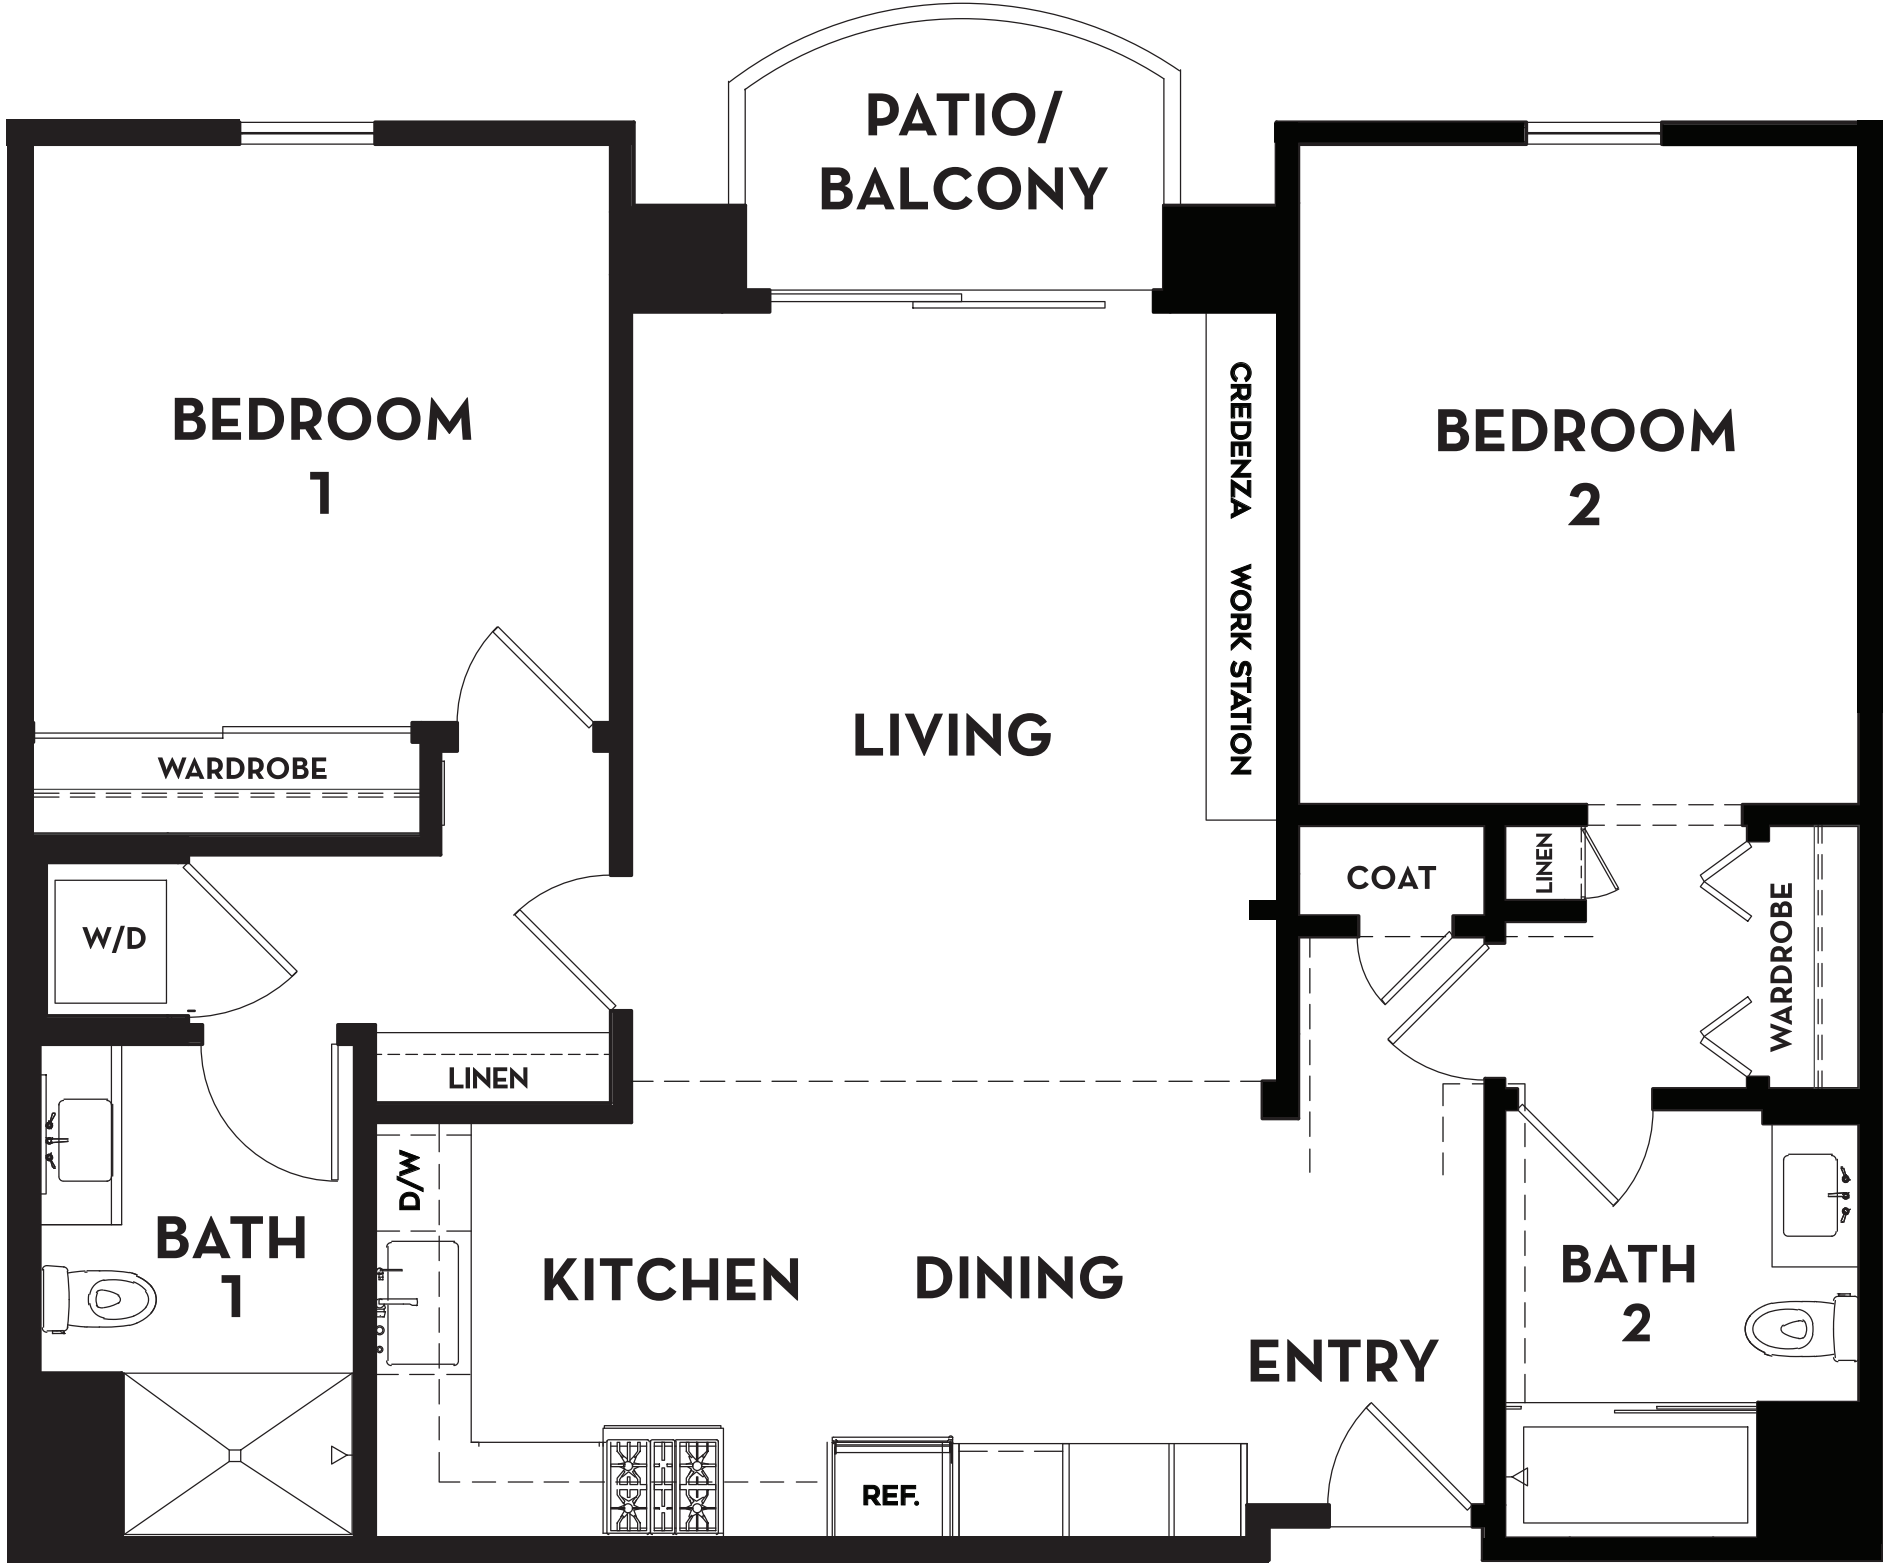

# BELLAGIO Floor Plan

Two Bedrooms | Two Bathrooms  
1,080 Square Feet

**VILLA BEL AIR**  
LOS ANGELES LIVING

# CORTINA Floor Plan

Two Bedrooms | Two Bathrooms  
1,120 Square Feet

**VILLA BEL AIR**  
LOS ANGELES LIVING

# DOZZA Floor Plan

Two Bedrooms | Two Bathrooms  
1,115 Square Feet

**VILLA BEL AIR**  
LOS ANGELES LIVING

# ESPERIA Floor Plan

One Bedroom | One Bathroom  
765 Square Feet

**VILLA BEL AIR**  
LOS ANGELES LIVING