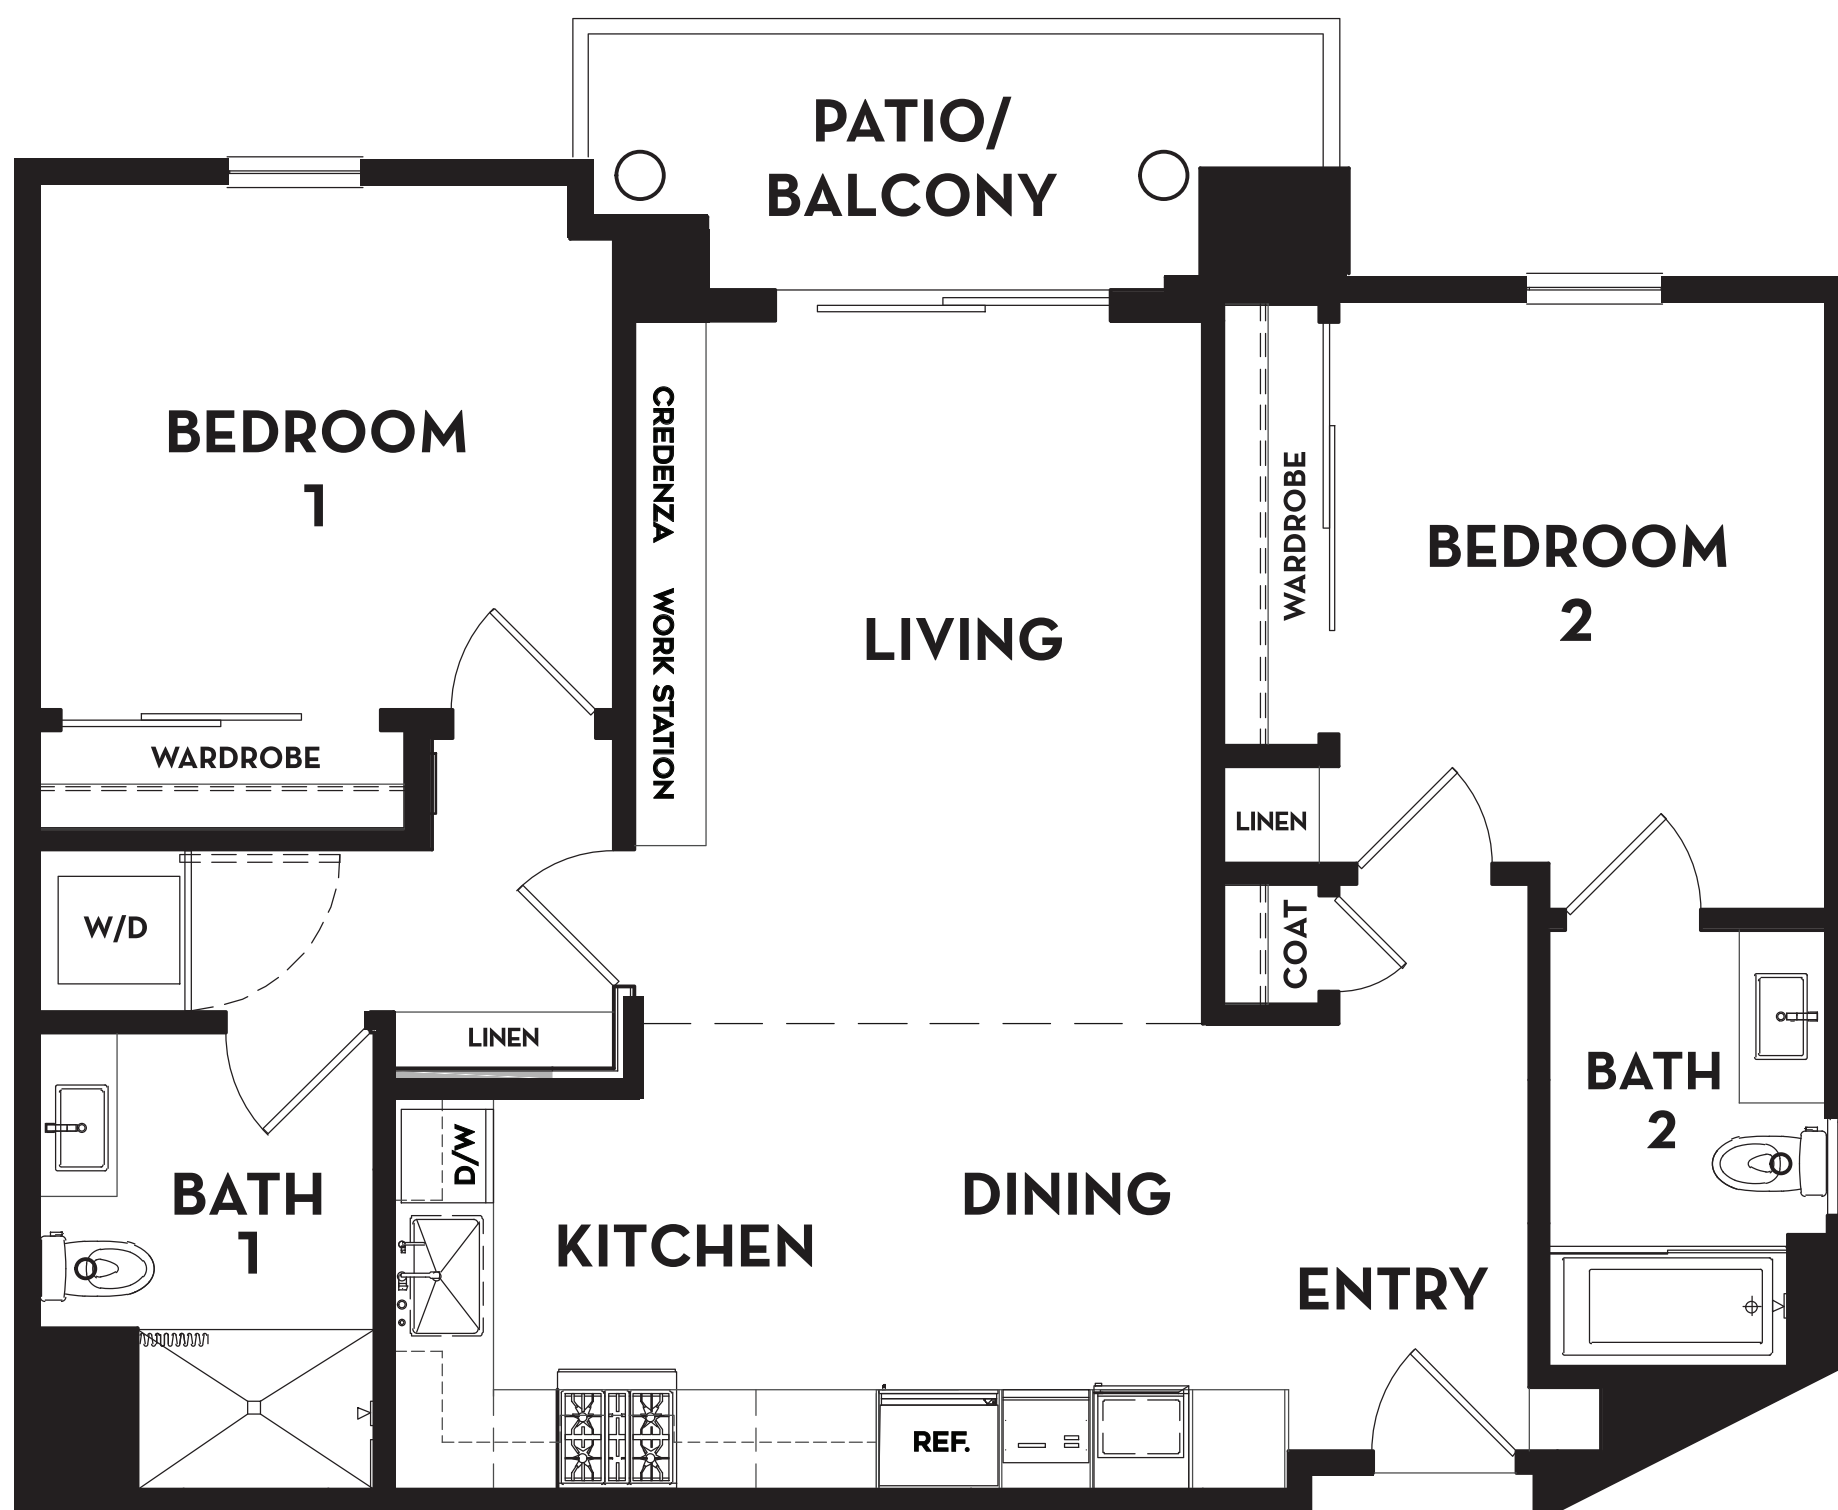

JENNE Floor Plan

Two Bedrooms | Two Bathrooms
1,100 Square Feet

VILLA BEL AIR
LOS ANGELES LIVING