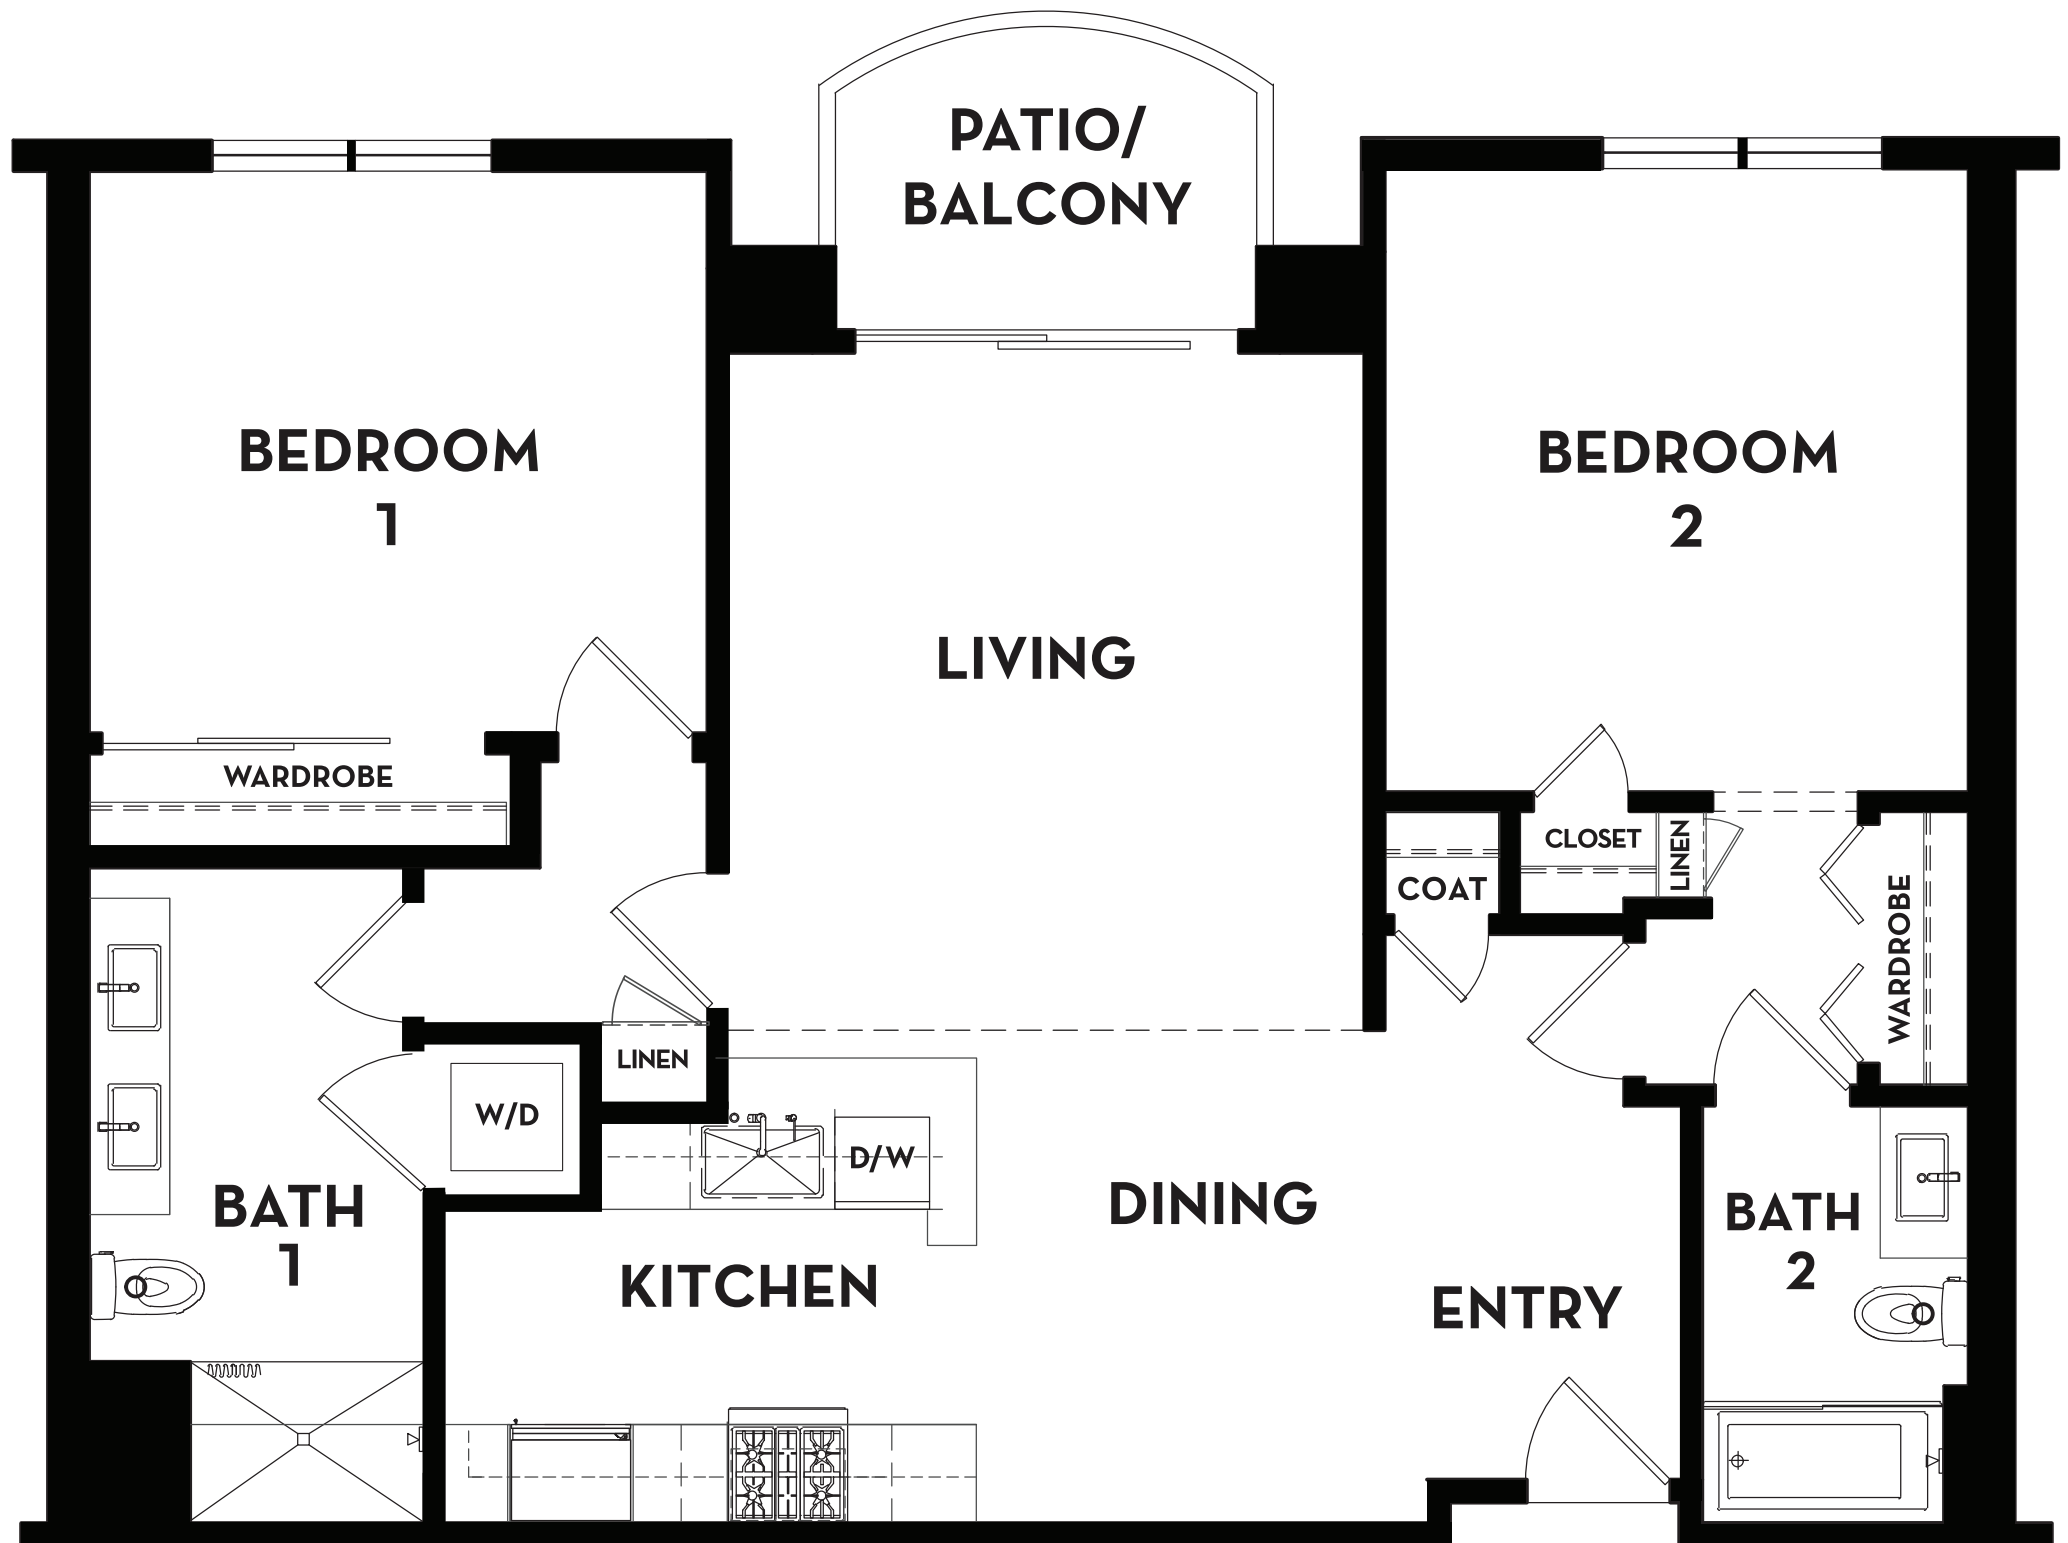

# IMPERIA Floor Plan

One Bedroom | One Bathroom  
720 Square Feet

**VILLA BEL AIR**

LOS ANGELES LIVING

# JENNE Floor Plan

Two Bedrooms | Two Bathrooms  
1,100 Square Feet

**VILLA BEL AIR**  
LOS ANGELES LIVING

# LUCCA Floor Plan

Two Bedrooms | Two Bathrooms  
1,160 Square Feet

**VILLA BEL AIR**  
LOS ANGELES LIVING